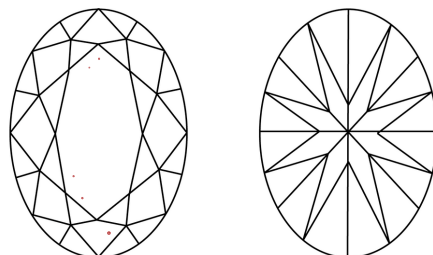

May 3, 2024
IGI Report Number **LG633462792**
Description **LABORATORY GROWN DIAMOND**
Shape and Cutting Style **OVAL BRILLIANT**
Measurements **10.46 X 7.29 X 4.46 MM**

GRADING RESULTS
Carat Weight **2.09 CARATS**
Color Grade **D**
Clarity Grade **VS 1**

PROPORTIONS

CLARITY CHARACTERISTICS

KEY TO SYMBOLS

Red symbols indicate internal characteristics.
Green symbols indicate external characteristics.

Sample Image Used

COLOR

D E F G H I J Faint Very Light Light