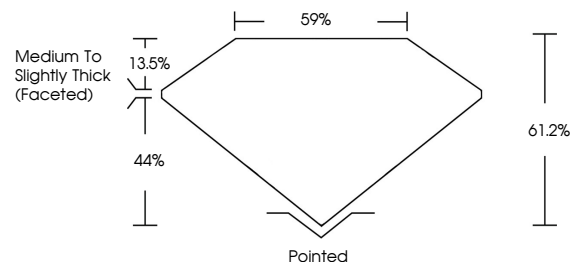

PROPORTIONS