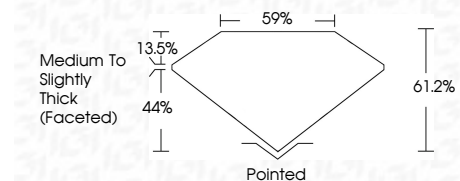

ELECTRONIC COPY

LG633462792
Report verification at igi.org

May 3, 2024
IGI Report Number **LG633462792**
Description **LABORATORY GROWN DIAMOND**
Shape and Cutting Style **OVAL BRILLIANT**
Measurements **10.46 X 7.29 X 4.46 MM**

GRADING RESULTS
Carat Weight **2.09 CARATS**
Color Grade **D**
Clarity Grade **VS 1**

ADDITIONAL GRADING INFORMATION
Polish **EXCELLENT**
Symmetry **EXCELLENT**
Fluorescence **NONE**
Inscription(s) **IGI LG633462792**
Comments: This Laboratory Grown Diamond was created by Chemical Vapor Deposition (CVD) growth process and may include post-growth treatment. Type IIa

May 3, 2024
IGI Report No **LG633462792**
OVAL BRILLIANT
10.46 X 7.29 X 4.46 MM
2.09 CARATS
D
2.09 CARATS
D
Color Grade **D**
Clarity Grade **VS 1**
Depth **61.2%**
Table **59%**
Girdle **Medium to Slightly Thick (Faceted)**
Culet **Pointed**
Polish **EXCELLENT**
Symmetry **EXCELLENT**
Fluorescence **NONE**
Inscription(s) **IGI LG633462792**
Comments: This Laboratory Grown Diamond was created by Chemical Vapor Deposition (CVD) growth process and may include post-growth treatment. Type IIa

May 3, 2024
IGI Report Number **LG633462792**
Description **LABORATORY GROWN DIAMOND**
Shape and Cutting Style **OVAL BRILLIANT**
Measurements **10.46 X 7.29 X 4.46 MM**

GRADING RESULTS
Carat Weight **2.09 CARATS**
Color Grade **D**
Clarity Grade **VS 1**