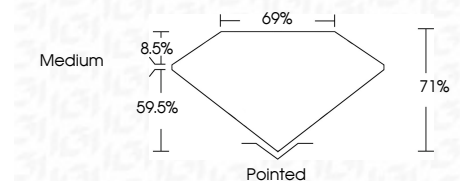

ELECTRONIC COPY

LG633462849
Report verification at igi.org

May 4, 2024
IGI Report Number **LG633462849**
Description **LABORATORY GROWN DIAMOND**
Shape and Cutting Style **PRINCESS CUT**
Measurements **8.84 X 8.79 X 6.24 MM**

GRADING RESULTS
Carat Weight **4.07 CARATS**
Color Grade **G**
Clarity Grade **VS 1**

ADDITIONAL GRADING INFORMATION
Polish **EXCELLENT**
Symmetry **EXCELLENT**
Fluorescence **NONE**
Inscription(s) **IGI LG633462849**
Comments: This Laboratory Grown Diamond was created by Chemical Vapor Deposition (CVD) growth process and may include post-growth treatment. Type IIa

May 4, 2024
IGI Report No **LG633462849**
PRINCESS CUT
8.84 X 8.79 X 6.24 MM
Carat Weight **4.07 CARATS**
Color Grade **G**
Clarity Grade **VS 1**
Depth **71%**
Table **8.5%**
Girdle **Medium**
Culet **Pointed**
Polish **EXCELLENT**
Symmetry **EXCELLENT**
Fluorescence **NONE**
Inscription(s) **IGI LG633462849**
Comments: This Laboratory Grown Diamond was created by Chemical Vapor Deposition (CVD) growth process and may include post-growth treatment. Type IIa

LABORATORY GROWN DIAMOND REPORT

May 4, 2024
IGI Report Number **LG633462849**
Description **LABORATORY GROWN DIAMOND**
Shape and Cutting Style **PRINCESS CUT**
Measurements **8.84 X 8.79 X 6.24 MM**

GRADING RESULTS
Carat Weight **4.07 CARATS**
Color Grade **G**
Clarity Grade **VS 1**