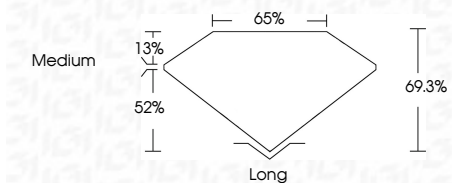

ELECTRONIC COPY

LG633463950
Report verification at igi.org

April 30, 2024
IGI Report Number **LG633463950**
Description **LABORATORY GROWN DIAMOND**
Shape and Cutting Style **EMERALD CUT**
Measurements **8.69 X 5.84 X 4.05 MM**

GRADING RESULTS

Carat Weight **2.08 CARATS**
Color Grade **D**
Clarity Grade **VVS 2**

ADDITIONAL GRADING INFORMATION

Polish **EXCELLENT**
Symmetry **EXCELLENT**
Fluorescence **NONE**
Inscription(s) **IGI LG633463950**
Comments: This Laboratory Grown Diamond was created by Chemical Vapor Deposition (CVD) growth process and may include post-growth treatment. Type IIa

IGI

April 30, 2024
IGI Report No. **LG633463950**
EMERALD CUT
8.69 X 5.84 X 4.05 MM
2.08 CARATS
Color Grade **D**
Clarity Grade **VVS 2**
Depth **69.3%**
Table **65%**
Girdle **Medium**
Culet **Long**
Polish **EXCELLENT**
Symmetry **EXCELLENT**
Fluorescence **NONE**
Inscription(s) **IGI LG633463950**

GRADING RESULTS

Carat Weight **2.08 CARATS**
Color Grade **D**
Clarity Grade **VVS 2**

ADDITIONAL GRADING INFORMATION

Polish **EXCELLENT**
Symmetry **EXCELLENT**
Fluorescence **NONE**
Inscription(s) **IGI LG633463950**