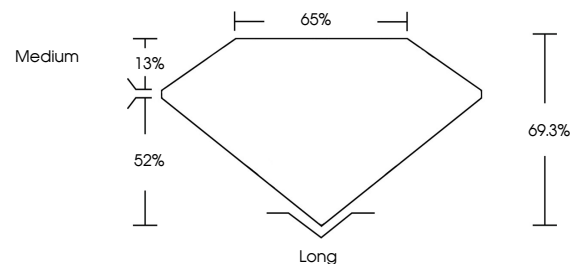

PROPORTIONS