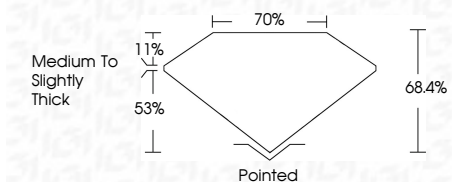

ELECTRONIC COPY

LG633464454
Report verification at igi.org

April 30, 2024
IGI Report Number **LG633464454**
Description **LABORATORY GROWN DIAMOND**
Shape and Cutting Style **PRINCESS CUT**
Measurements **6.36 X 6.29 X 4.30 MM**

GRADING RESULTS

Carat Weight **1.55 CARAT**
Color Grade **F**
Clarity Grade **VS 1**

ADDITIONAL GRADING INFORMATION

Polish **EXCELLENT**
Symmetry **EXCELLENT**
Fluorescence **NONE**
Inscription(s) **IGI LG633464454**

Comments: This Laboratory Grown Diamond was created by Chemical Vapor Deposition (CVD) growth process and may include post-growth treatment. Type IIa

IGI

April 30, 2024
IGI Report No. **LG633464454**
PRINCESS CUT
6.36 X 6.29 X 4.30 MM
Carat Weight **1.55 CARAT**
Color Grade **F**
Clarity Grade **VS 1**
Depth **68.4%**
Table **70%**
Girdle **Medium to Slightly Thick**
Culet **Pointed**
Polish **EXCELLENT**
Symmetry **EXCELLENT**
Fluorescence **NONE**
Inscription(s) **IGI LG633464454**