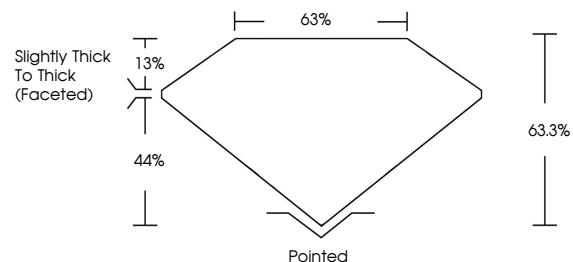

May 2, 2024
IGI Report No **LG633464459**
PEAR BRILLIANT
9.86 X 6.37 X 4.03 MM
1.50 CARAT
Color Grade **F**
Clarity Grade **VVS 2**
Depth **63.3%**
Table **63%**
Girdle **Slightly Thick To Thick (Faceted)**
Culet **Pointed**
Polish **EXCELLENT**
Symmetry **EXCELLENT**
Fluorescence **NONE**
Inscription(s) **IGI LG633464459**
Comments: This Laboratory Grown Diamond was created by Chemical Vapor Deposition (CVD) growth process and may include post-growth treatment. Type IIa

LABORATORY GROWN DIAMOND REPORT

May 2, 2024
IGI Report Number **LG633464459**
Description **LABORATORY GROWN DIAMOND**
Shape and Cutting Style **PEAR BRILLIANT**
Measurements **9.86 X 6.37 X 4.03 MM**

GRADING RESULTS
Carat Weight **1.50 CARAT**
Color Grade **F**
Clarity Grade **VVS 2**

PROPORTIONS

CLARITY CHARACTERISTICS

KEY TO SYMBOLS

Red symbols indicate internal characteristics.
Green symbols indicate external characteristics.

Sample Image Used

COLOR

D E F G H I J Faint Very Light Light