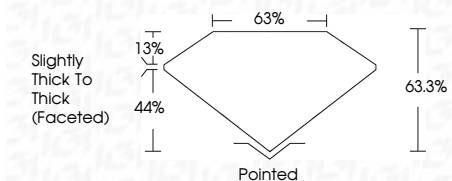

ELECTRONIC COPY

LG633464459
Report verification at igi.org

May 2, 2024
IGI Report Number **LG633464459**
Description **LABORATORY GROWN DIAMOND**
Shape and Cutting Style **PEAR BRILLIANT**
Measurements **9.86 X 6.37 X 4.03 MM**

GRADING RESULTS
Carat Weight **1.50 CARAT**
Color Grade **F**
Clarity Grade **VVS 2**

ADDITIONAL GRADING INFORMATION
Polish **EXCELLENT**
Symmetry **EXCELLENT**
Fluorescence **NONE**
Inscription(s) **IGI LG633464459**
Comments: This Laboratory Grown Diamond was created by Chemical Vapor Deposition (CVD) growth process and may include post-growth treatment. Type IIa

May 2, 2024
IGI Report No **LG633464459**
PEAR BRILLIANT
9.86 X 6.37 X 4.03 MM
1.50 CARAT
Color Grade **F**
Clarity Grade **VVS 2**
Depth **63.3%**
Table **63%**
Girdle **Slightly Thick To Thick (Faceted)**
Culet **Pointed**
Polish **EXCELLENT**
Symmetry **EXCELLENT**
Fluorescence **NONE**
Inscription(s) **IGI LG633464459**
Comments: This Laboratory Grown Diamond was created by Chemical Vapor Deposition (CVD) growth process and may include post-growth treatment. Type IIa

LABORATORY GROWN DIAMOND REPORT

May 2, 2024
IGI Report Number **LG633464459**
Description **LABORATORY GROWN DIAMOND**
Shape and Cutting Style **PEAR BRILLIANT**
Measurements **9.86 X 6.37 X 4.03 MM**

GRADING RESULTS
Carat Weight **1.50 CARAT**
Color Grade **F**
Clarity Grade **VVS 2**