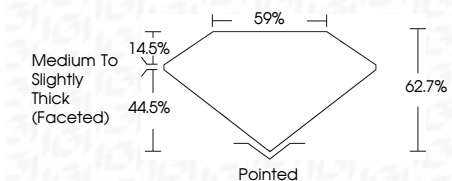

ELECTRONIC COPY

LG633466679
Report verification at igi.org

May 4, 2024
IGI Report Number **LG633466679**
Description **LABORATORY GROWN DIAMOND**
Shape and Cutting Style **OVAL BRILLIANT**
Measurements **9.18 X 6.62 X 4.15 MM**

GRADING RESULTS
Carat Weight **1.57 CARAT**
Color Grade **D**
Clarity Grade **VVS 2**

ADDITIONAL GRADING INFORMATION
Polish **EXCELLENT**
Symmetry **EXCELLENT**
Fluorescence **NONE**
Inscription(s) **IGI LG633466679**
Comments: This Laboratory Grown Diamond was created by Chemical Vapor Deposition (CVD) growth process and may include post-growth treatment. Type IIa

May 4, 2024
IGI Report No **LG633466679**
OVAL BRILLIANT
9.18 X 6.62 X 4.15 MM
Carat Weight **1.57 CARAT**
Color Grade **D**
Clarity Grade **VVS 2**
Depth **62.7%**
Table **14.5%**
Girdle **Medium to Slightly Thick (Faceted)**
Culet **Pointed**
Polish **EXCELLENT**
Symmetry **EXCELLENT**
Fluorescence **NONE**
Inscription(s) **IGI LG633466679**
Comments: This Laboratory Grown Diamond was created by Chemical Vapor Deposition (CVD) growth process and may include post-growth treatment. Type IIa

May 4, 2024
IGI Report Number **LG633466679**
Description **LABORATORY GROWN DIAMOND**
Shape and Cutting Style **OVAL BRILLIANT**
Measurements **9.18 X 6.62 X 4.15 MM**

GRADING RESULTS
Carat Weight **1.57 CARAT**
Color Grade **D**
Clarity Grade **VVS 2**