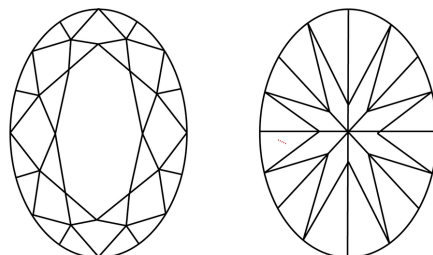

May 4, 2024
IGI Report Number **LG633466679**
Description **LABORATORY GROWN DIAMOND**
Shape and Cutting Style **OVAL BRILLIANT**
Measurements **9.18 X 6.62 X 4.15 MM**

GRADING RESULTS
Carat Weight **1.57 CARAT**
Color Grade **D**
Clarity Grade **VVS 2**

PROPORTIONS

CLARITY CHARACTERISTICS

KEY TO SYMBOLS

Red symbols indicate internal characteristics.
Green symbols indicate external characteristics.

Sample Image Used

COLOR

D E F G H I J Faint Very Light Light