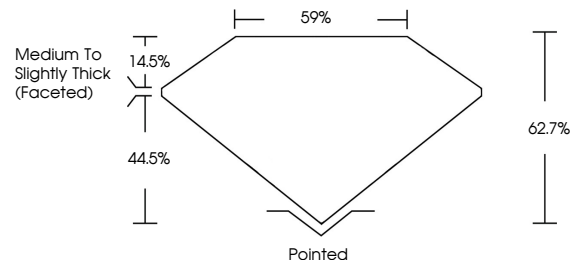

PROPORTIONS