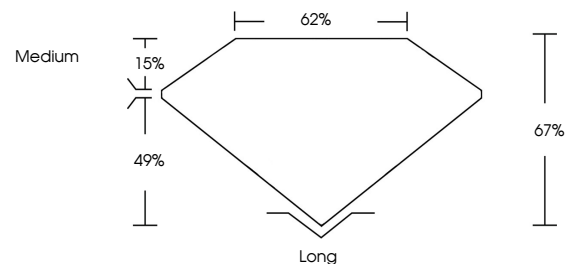

PROPORTIONS