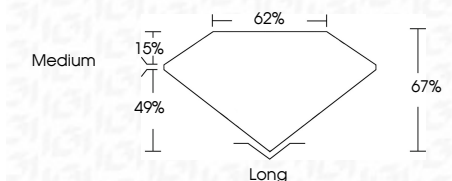

ELECTRONIC COPY

LG633474299
Report verification at igi.org

May 9, 2024

IGI Report Number **LG633474299**

Description **LABORATORY GROWN DIAMOND**

Shape and Cutting Style **EMERALD CUT**

Measurements **8.62 X 5.82 X 3.90 MM**

GRADING RESULTS

Carat Weight **1.94 CARAT**

Color Grade **FANCY INTENSE PINK**

Clarity Grade **VS 1**

ADDITIONAL GRADING INFORMATION

Polish **EXCELLENT**

Symmetry **EXCELLENT**

Fluorescence **SLIGHT**

Inscription(s) **IGI LG633474299**

Comments: This Laboratory Grown Diamond was created by Chemical Vapor Deposition (CVD) growth process. Indications of post-growth treatment.

IGI

May 9, 2024
IGI Report No. LG633474299
EMERALD CUT
1.94 CARAT
8.62 X 5.82 X 3.90 MM
Color Grade **FANCY INTENSE PINK**
Clarity Grade **VS 1**
Depth **49%**
Table **15%**
Girdle **Medium**
Culet **Long**
Polish **EXCELLENT**
Symmetry **EXCELLENT**
Fluorescence **SLIGHT**
Inscription(s) **IGI LG633474299**

LABORATORY GROWN DIAMOND REPORT

May 9, 2024

IGI Report Number **LG633474299**

Description **LABORATORY GROWN DIAMOND**

Shape and Cutting Style **EMERALD CUT**

Measurements **8.62 X 5.82 X 3.90 MM**

GRADING RESULTS

Carat Weight **1.94 CARAT**

Color Grade **FANCY INTENSE PINK**

Clarity Grade **VS 1**

ADDITIONAL GRADING INFORMATION

Polish **EXCELLENT**

Symmetry **EXCELLENT**

Fluorescence **SLIGHT**

Inscription(s) **IGI LG633474299**

Comments: This Laboratory Grown Diamond was created by Chemical Vapor Deposition (CVD) growth process. Indications of post-growth treatment.