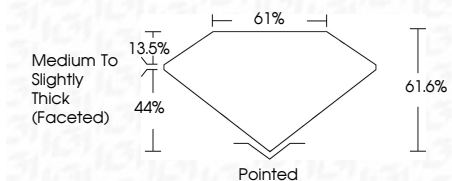

ELECTRONIC COPY

LG633474312
Report verification at igi.org

May 11, 2024
IGI Report Number **LG633474312**
Description **LABORATORY GROWN DIAMOND**
Shape and Cutting Style **OVAL BRILLIANT**
Measurements **9.90 X 7.39 X 4.55 MM**

GRADING RESULTS
Carat Weight **2.08 CARATS**
Color Grade **FANCY VIVID BLUE**
Clarity Grade **VS 1**

ADDITIONAL GRADING INFORMATION
Polish **EXCELLENT**
Symmetry **EXCELLENT**
Fluorescence **NONE**
Inscription(s) **IGI LG633474312**
Comments: This Laboratory Grown Diamond was created by Chemical Vapor Deposition (CVD) growth process. Indications of post-growth treatment.

May 11, 2024
IGI Report No LG633474312
OVAL BRILLIANT
2.08 CARATS
Carat Weight
Color Grade **FANCY VIVID BLUE**
Clarity Grade **VS 1**
Depth **44%**
Table **13.5%**
Girdle **Medium to Slightly Thick (Faceted)**
Culet **Pointed**
Polish **EXCELLENT**
Symmetry **EXCELLENT**
Fluorescence **NONE**
Inscription(s) **IGI LG633474312**

LABORATORY GROWN DIAMOND REPORT

May 11, 2024
IGI Report Number **LG633474312**
Description **LABORATORY GROWN DIAMOND**
Shape and Cutting Style **OVAL BRILLIANT**
Measurements **9.90 X 7.39 X 4.55 MM**

GRADING RESULTS
Carat Weight **2.08 CARATS**
Color Grade **FANCY VIVID BLUE**
Clarity Grade **VS 1**

ADDITIONAL GRADING INFORMATION
Polish **EXCELLENT**
Symmetry **EXCELLENT**
Fluorescence **NONE**
Inscription(s) **IGI LG633474312**

Comments: This Laboratory Grown Diamond was created by Chemical Vapor Deposition (CVD) growth process. Indications of post-growth treatment.