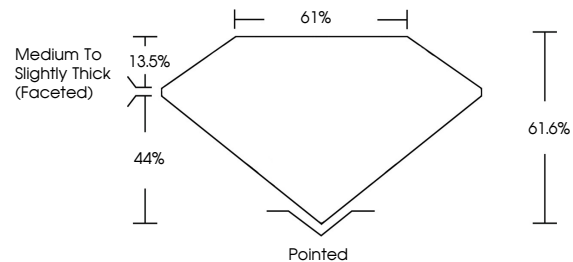

PROPORTIONS