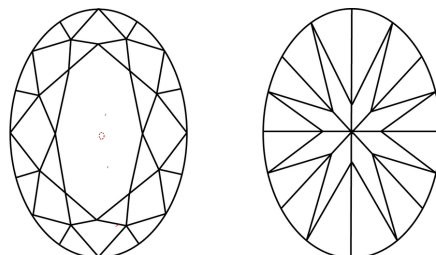

CLARITY CHARACTERISTICS

KEY TO SYMBOLS

Red symbols indicate internal characteristics.
Green symbols indicate external characteristics.