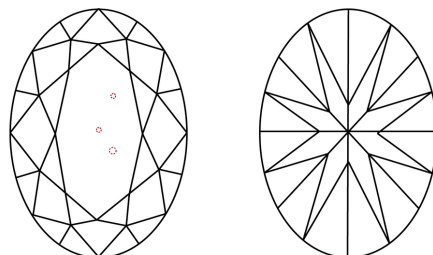

CLARITY CHARACTERISTICS

KEY TO SYMBOLS

Red symbols indicate internal characteristics.
Green symbols indicate external characteristics.