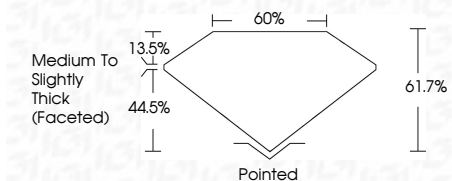

ELECTRONIC COPY

LG633474319
Report verification at igi.org

May 11, 2024
IGI Report Number **LG633474319**
Description **LABORATORY GROWN DIAMOND**
Shape and Cutting Style **OVAL BRILLIANT**
Measurements **10.61 X 7.76 X 4.79 MM**

GRADING RESULTS
Carat Weight **2.49 CARATS**
Color Grade **FANCY VIVID BLUE**
Clarity Grade **VS 2**

ADDITIONAL GRADING INFORMATION
Polish **EXCELLENT**
Symmetry **EXCELLENT**
Fluorescence **NONE**
Inscription(s) **IGI LG633474319**
Comments: This Laboratory Grown Diamond was created by Chemical Vapor Deposition (CVD) growth process. Indications of post-growth treatment.

May 11, 2024
IGI Report No **LG633474319**
OVAL BRILLIANT
Carat Weight **2.49 CARATS**
Color Grade **FANCY VIVID BLUE**
Clarity Grade **VS 2**
Depth **61.7%**
Table **65%**
Girdle **Medium to Slightly Thick (Faceted)**
Culet **Pointed**
Polish **EXCELLENT**
Symmetry **EXCELLENT**
Fluorescence **NONE**
Inscription(s) **IGI LG633474319**
Comments: This Laboratory Grown Diamond was created by Chemical Vapor Deposition (CVD) growth process. Indications of post-growth treatment.

GRADING RESULTS
Carat Weight **2.49 CARATS**
Color Grade **FANCY VIVID BLUE**
Clarity Grade **VS 2**

ADDITIONAL GRADING INFORMATION
Polish **EXCELLENT**
Symmetry **EXCELLENT**
Fluorescence **NONE**
Inscription(s) **IGI LG633474319**