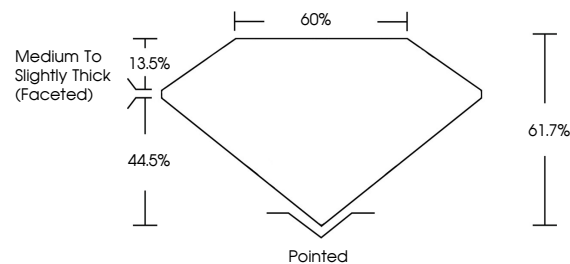

PROPORTIONS