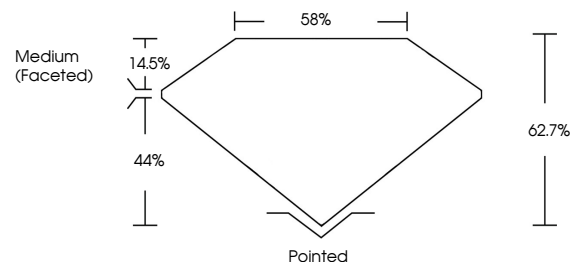

GRADING RESULTS

Carat Weight **1.28 CARAT**
Color Grade **H**
Clarity Grade **VS 1**

ADDITIONAL GRADING INFORMATION

Polish **EXCELLENT**
Symmetry **EXCELLENT**
Fluorescence **NONE**

Inscription(s) **IGI LG633474513**

Comments: This Laboratory Grown Diamond was created by Chemical Vapor Deposition (CVD) growth process and may include post-growth treatment. Type IIa

PROPORTIONS

CLARITY CHARACTERISTICS

KEY TO SYMBOLS

Red symbols indicate internal characteristics.
Green symbols indicate external characteristics.

Sample Image Used

COLOR

D E F G H I J Faint Very Light Light

CLARITY

IF	VS ¹⁻²	VS ¹⁻²	SI ¹⁻²	I ¹⁻³
Internally Flawless	Very Very Slightly Included	Very Slightly Included	Slightly Included	Included