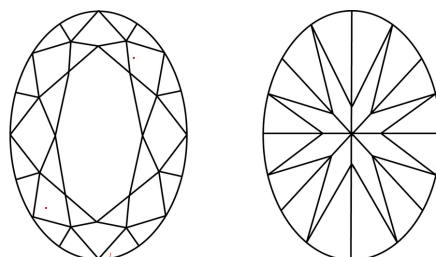

CLARITY CHARACTERISTICS

KEY TO SYMBOLS

Red symbols indicate internal characteristics.
Green symbols indicate external characteristics.