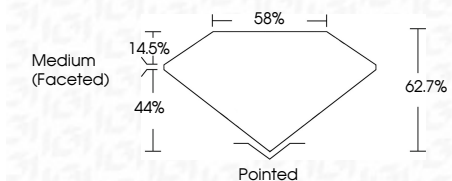

ELECTRONIC COPY

LG633474513
Report verification at igi.org

May 10, 2024
IGI Report Number **LG633474513**
Description **LABORATORY GROWN DIAMOND**
Shape and Cutting Style **OVAL BRILLIANT**
Measurements **8.64 X 6.19 X 3.88 MM**

GRADING RESULTS

Carat Weight **1.28 CARAT**
Color Grade **H**
Clarity Grade **VS 1**

ADDITIONAL GRADING INFORMATION

Polish **EXCELLENT**
Symmetry **EXCELLENT**
Fluorescence **NONE**

Inscription(s) **IGI LG633474513**

Comments: This Laboratory Grown Diamond was created by Chemical Vapor Deposition (CVD) growth process and may include post-growth treatment. Type IIa

IGI

May 10, 2024
IGI Report No LG633474513
OVAL BRILLIANT
8.64 X 6.19 X 3.88 MM
Carat Weight **1.28 CARAT**
Color Grade **H**
Clarity Grade **VS 1**
Depth **62.7%**
Table **14.5%**
Girdle **Medium (Faceted)**
Culet **Pointed**
Polish **EXCELLENT**
Symmetry **EXCELLENT**
Fluorescence **NONE**
Inscription(s) **IGI LG633474513**