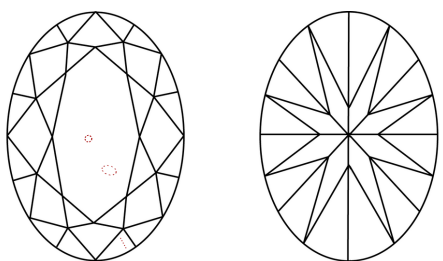

ELECTRONIC COPY

LG633474624
Report verification at igi.org

May 9, 2024
IGI Report Number **LG633474624**
Description **LABORATORY GROWN DIAMOND**
Shape and Cutting Style **OVAL BRILLIANT**
Measurements **11.19 X 7.52 X 4.43 MM**

May 9, 2024
IGI Report No LG633474624
OVAL BRILLIANT
11.19 X 7.52 X 4.43 MM
2.30 CARATS
Color Grade **G**
Clarity Grade **VS 2**
Depth **58.9%**
Table **61%**
Girdle **Medium to Slightly Thick (Faceted)**
Culet **Pointed**
Polish **EXCELLENT**
Symmetry **EXCELLENT**
Fluorescence **NONE**
Inscription(s) **IGI LG633474624**
Comments: This Laboratory Grown Diamond was created by Chemical Vapor Deposition (CVD) growth process and may include post-growth treatment. Type IIa

May 9, 2024
IGI Report Number **LG633474624**
Description **LABORATORY GROWN DIAMOND**
Shape and Cutting Style **OVAL BRILLIANT**
Measurements **11.19 X 7.52 X 4.43 MM**

GRADING RESULTS
Carat Weight **2.30 CARATS**
Color Grade **G**
Clarity Grade **VS 2**

PROPORTIONS

CLARITY CHARACTERISTICS

KEY TO SYMBOLS
Red symbols indicate internal characteristics.
Green symbols indicate external characteristics.

COLOR

D	E	F	G	H	I	J	Faint	Very Light	Light
---	---	---	---	---	---	---	-------	------------	-------