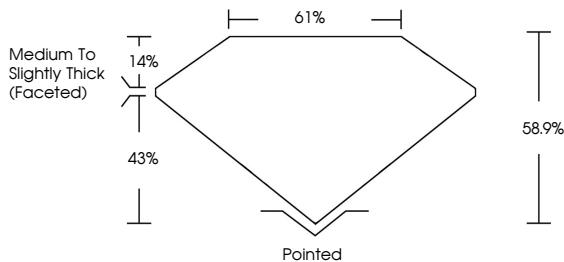

PROPORTIONS