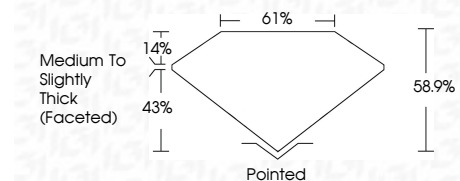

ELECTRONIC COPY

LG633474624
Report verification at igi.org

May 9, 2024
IGI Report Number **LG633474624**
Description **LABORATORY GROWN DIAMOND**
Shape and Cutting Style **OVAL BRILLIANT**
Measurements **11.19 X 7.52 X 4.43 MM**

GRADING RESULTS
Carat Weight **2.30 CARATS**
Color Grade **G**
Clarity Grade **VS 2**

ADDITIONAL GRADING INFORMATION
Polish **EXCELLENT**
Symmetry **EXCELLENT**
Fluorescence **NONE**
Inscription(s) **IGI LG633474624**
Comments: This Laboratory Grown Diamond was created by Chemical Vapor Deposition (CVD) growth process and may include post-growth treatment. Type IIa

May 9, 2024
IGI Report No LG633474624
OVAL BRILLIANT
11.19 X 7.52 X 4.43 MM
2.30 CARATS
Color Grade **G**
Clarity Grade **VS 2**
Depth **58.9%**
Table **61%**
Girdle **Medium to Slightly Thick (Faceted)**
Culet **Pointed**
Polish **EXCELLENT**
Symmetry **EXCELLENT**
Fluorescence **NONE**
Inscription(s) **IGI LG633474624**
Comments: This Laboratory Grown Diamond was created by Chemical Vapor Deposition (CVD) growth process and may include post-growth treatment. Type IIa

May 9, 2024
IGI Report Number **LG633474624**
Description **LABORATORY GROWN DIAMOND**
Shape and Cutting Style **OVAL BRILLIANT**
Measurements **11.19 X 7.52 X 4.43 MM**

GRADING RESULTS
Carat Weight **2.30 CARATS**
Color Grade **G**
Clarity Grade **VS 2**