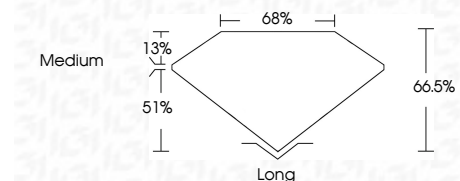

ELECTRONIC COPY

LG633474625
Report verification at igi.org

May 9, 2024
IGI Report Number **LG633474625**
Description **LABORATORY GROWN DIAMOND**
Shape and Cutting Style **EMERALD CUT**
Measurements **9.25 X 6.41 X 4.26 MM**

GRADING RESULTS

Carat Weight **2.46 CARATS**
Color Grade **F**
Clarity Grade **VS 1**

ADDITIONAL GRADING INFORMATION

Polish **EXCELLENT**
Symmetry **EXCELLENT**
Fluorescence **NONE**
Inscription(s) **IGI LG633474625**
Comments: This Laboratory Grown Diamond was created by Chemical Vapor Deposition (CVD) growth process and may include post-growth treatment. Type IIa

May 9, 2024
IGI Report No. **LG633474625**
EMERALD CUT
9.25 X 6.41 X 4.26 MM
2.46 CARATS
Color Grade **F**
Clarity Grade **VS 1**
Depth **66.5%**
Table **51%**
Girdle **Medium**
Culet **Long**
Polish **EXCELLENT**
Symmetry **EXCELLENT**
Fluorescence **NONE**
Inscription(s) **IGI LG633474625**
Comments: This Laboratory Grown Diamond was created by Chemical Vapor Deposition (CVD) growth process and may include post-growth treatment. Type IIa

LABORATORY GROWN DIAMOND REPORT

May 9, 2024
IGI Report Number **LG633474625**
Description **LABORATORY GROWN DIAMOND**
Shape and Cutting Style **EMERALD CUT**
Measurements **9.25 X 6.41 X 4.26 MM**

GRADING RESULTS