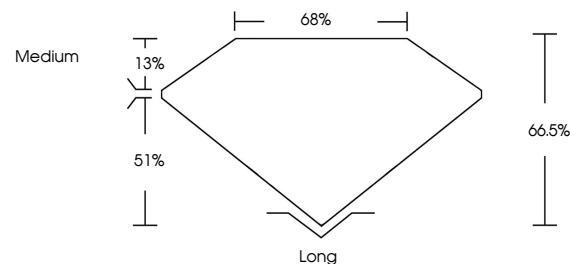

May 9, 2024
IGI Report No. **LG633474625**
EMERALD CUT
9.25 X 6.41 X 4.26 MM
2.46 CARATS
Color Grade **F**
Clarity Grade **VS 1**
Depth **66.5%**
Table **51%**
Girdle **Medium**
Culet **Long**
Polish **EXCELLENT**
Symmetry **EXCELLENT**
Fluorescence **NONE**
Inscription(s) **IGI LG633474625**
Comments: This Laboratory Grown Diamond was created by Chemical Vapor Deposition (CVD) growth process and may include post-growth treatment. Type IIa

LABORATORY GROWN DIAMOND REPORT

May 9, 2024
IGI Report Number **LG633474625**
Description **LABORATORY GROWN DIAMOND**
Shape and Cutting Style **EMERALD CUT**
Measurements **9.25 X 6.41 X 4.26 MM**

GRADING RESULTS

Carat Weight **2.46 CARATS**
Color Grade **F**
Clarity Grade **VS 1**

ADDITIONAL GRADING INFORMATION

Polish **EXCELLENT**
Symmetry **EXCELLENT**
Fluorescence **NONE**
Inscription(s) **IGI LG633474625**

Comments: This Laboratory Grown Diamond was created by Chemical Vapor Deposition (CVD) growth process and may include post-growth treatment. Type IIa

PROPORTIONS

Sample Image Used

CLARITY CHARACTERISTICS

KEY TO SYMBOLS

Red symbols indicate internal characteristics.
Green symbols indicate external characteristics.

COLOR

D E F G H I J Faint Very Light Light