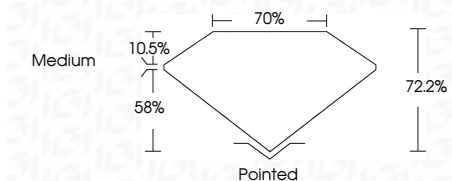

ELECTRONIC COPY

LG633474687
Report verification at igi.org

May 8, 2024

IGI Report Number **LG633474687**
Description **LABORATORY GROWN DIAMOND**
Shape and Cutting Style **PRINCESS CUT**
Measurements **6.15 X 6.01 X 4.34 MM**

GRADING RESULTS

Carat Weight **1.39 CARAT**
Color Grade **G**
Clarity Grade **VS 1**

ADDITIONAL GRADING INFORMATION

Polish **EXCELLENT**
Symmetry **EXCELLENT**
Fluorescence **NONE**

Inscription(s) **IGI LG633474687**

Comments: This Laboratory Grown Diamond was created by Chemical Vapor Deposition (CVD) growth process and may include post-growth treatment. Type IIa

IGI

May 8, 2024
IGI Report No. **LG633474687**
PRINCESS CUT
6.15 X 6.01 X 4.34 MM
1.39 CARAT
Color Grade **G**
Clarity Grade **VS 1**
Depth **58%**
Table **70%**
Girdle **Medium**
Culet **Pointed**
Polish **EXCELLENT**
Symmetry **EXCELLENT**
Fluorescence **NONE**
Inscription(s) **IGI LG633474687**