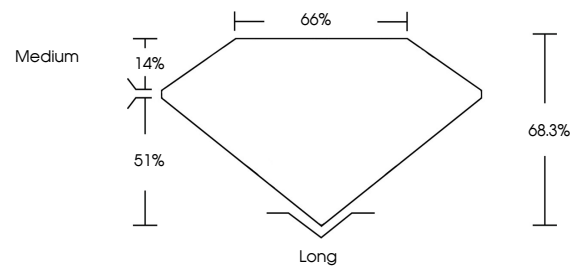

PROPORTIONS