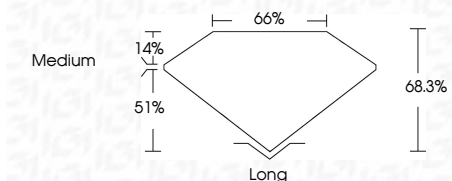

**ELECTRONIC COPY**

LG633474807  
Report verification at igi.org

May 9, 2024

IGI Report Number **LG633474807**

Description **LABORATORY GROWN DIAMOND**

Shape and Cutting Style **EMERALD CUT**

Measurements **7.71 X 5.15 X 3.52 MM**

**GRADING RESULTS**

Carat Weight **1.38 CARAT**

Color Grade **F**

Clarity Grade **VS 1**

**ADDITIONAL GRADING INFORMATION**

Polish **EXCELLENT**

Symmetry **EXCELLENT**

Fluorescence **NONE**

Inscription(s) **IGI LG633474807**

Comments: This Laboratory Grown Diamond was created by Chemical Vapor Deposition (CVD) growth process and may include post-growth treatment. Type IIa

**IGI**

May 9, 2024	IGI Report No. LG633474807	1.38 CARAT	F	VS 1	68.3%	65%	Medium	Long	EXCELLENT	EXCELLENT	NONE	IGI LG633474807
EMERALD CUT	7.71 X 5.15 X 3.52 MM	Color Grade	Clarity Grade	Depth	Table	Graile	Culet	Polish	Symmetry	Fluorescence	Inscription(s)	

Comments: This Laboratory Grown Diamond was created by Chemical Vapor Deposition (CVD) growth process and may include post-growth treatment. Type IIa

May 9, 2024  
IGI Report Number **LG633474807**  
Description **LABORATORY GROWN DIAMOND**  
Shape and Cutting Style **EMERALD CUT**  
Measurements **7.71 X 5.15 X 3.52 MM**