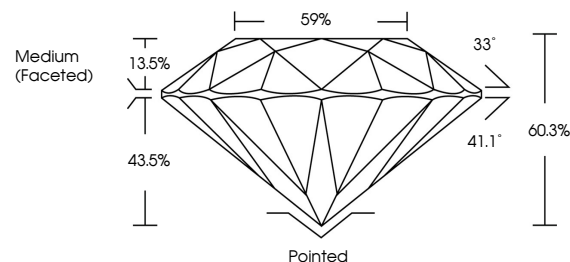

GRADING RESULTS
Carat Weight **2.24 CARATS**
Color Grade **G**
Clarity Grade **VS 1**
Cut Grade **IDEAL**

ADDITIONAL GRADING INFORMATION
Polish **EXCELLENT**
Symmetry **EXCELLENT**
Fluorescence **NONE**
Inscription(s) **IGI LG633476058**
Comments: This Laboratory Grown Diamond was created by Chemical Vapor Deposition (CVD) growth process and may include post-growth treatment. Type IIa

May 2, 2024
IGI Report No LG633476058
ROUND BRILLIANT
8.47 - 8.49 X 5.11 MM
2.24 CARATS
Color Grade **G**
Clarity Grade **VS 1**
Cut Grade **IDEAL**
Depth **60.3%**
Table **59%**
Girdle **Medium (Faceted)**
Culet **Pointed**
Polish **EXCELLENT**
Symmetry **EXCELLENT**
Fluorescence **NONE**
Inscriptions(s) **IGI LG633476058**
Comments: This Laboratory Grown Diamond was created by Chemical Vapor Deposition (CVD) growth process and may include post-growth treatment. Type IIa

May 2, 2024
IGI Report Number **LG633476058**
Description **LABORATORY GROWN DIAMOND**
Shape and Cutting Style **ROUND BRILLIANT**
Measurements **8.47 - 8.49 X 5.11 MM**

GRADING RESULTS
Carat Weight **2.24 CARATS**
Color Grade **G**
Clarity Grade **VS 1**
Cut Grade **IDEAL**

PROPORTIONS

CLARITY CHARACTERISTICS

KEY TO SYMBOLS

Red symbols indicate internal characteristics.
Green symbols indicate external characteristics.

Sample Image Used

COLOR

D E F G H I J Faint Very Light Light