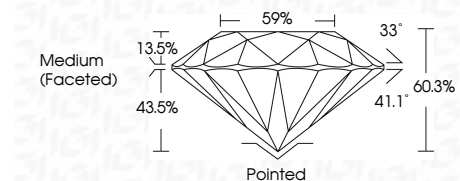

ELECTRONIC COPY

LG633476058
Report verification at igi.org

May 2, 2024
IGI Report Number **LG633476058**
Description **LABORATORY GROWN DIAMOND**
Shape and Cutting Style **ROUND BRILLIANT**
Measurements **8.47 - 8.49 X 5.11 MM**

GRADING RESULTS
Carat Weight **2.24 CARATS**
Color Grade **G**
Clarity Grade **VS 1**
Cut Grade **IDEAL**

ADDITIONAL GRADING INFORMATION
Polish **EXCELLENT**
Symmetry **EXCELLENT**
Fluorescence **NONE**
Inscription(s) **IGI LG633476058**
Comments: This Laboratory Grown Diamond was created by Chemical Vapor Deposition (CVD) growth process and may include post-growth treatment. Type IIa

May 2, 2024
IGI Report No LG633476058
ROUND BRILLIANT
8.47 - 8.49 X 5.11 MM
2.24 CARATS
Color Grade **G**
Clarity Grade **VS 1**
Cut Grade **IDEAL**
Depth **60.3%**
Table **59%**
Girdle **Medium (Faceted)**
Culet **Pointed**
Polish **EXCELLENT**
Symmetry **EXCELLENT**
Fluorescence **NONE**
Inscriptions(s) **IGI LG633476058**
Comments: This Laboratory Grown Diamond was created by Chemical Vapor Deposition (CVD) growth process and may include post-growth treatment. Type IIa

May 2, 2024
IGI Report Number **LG633476058**
Description **LABORATORY GROWN DIAMOND**
Shape and Cutting Style **ROUND BRILLIANT**
Measurements **8.47 - 8.49 X 5.11 MM**

GRADING RESULTS
Carat Weight **2.24 CARATS**
Color Grade **G**
Clarity Grade **VS 1**
Cut Grade **IDEAL**