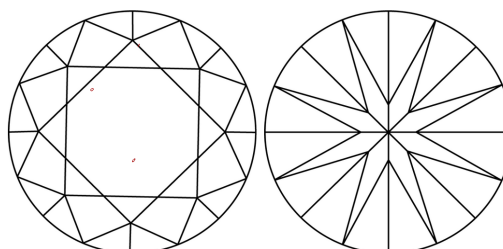

May 2, 2024
IGI Report Number **LG633476058**
Description **LABORATORY GROWN DIAMOND**
Shape and Cutting Style **ROUND BRILLIANT**
Measurements **8.47 - 8.49 X 5.11 MM**

GRADING RESULTS
Carat Weight **2.24 CARATS**
Color Grade **G**
Clarity Grade **VS 1**
Cut Grade **IDEAL**

PROPORTIONS

CLARITY CHARACTERISTICS

KEY TO SYMBOLS

Red symbols indicate internal characteristics.
Green symbols indicate external characteristics.

Sample Image Used

COLOR

D E F G H I J Faint Very Light Light