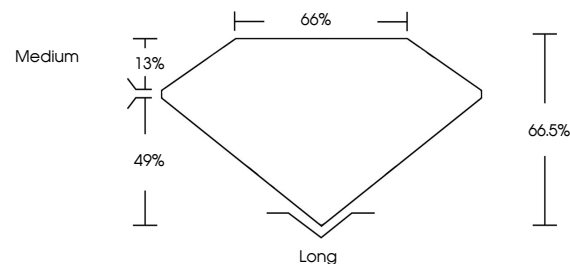

May 11, 2024
IGI Report No. **LG633483283**
EMERALD CUT
Carat Weight **4.95 CARATS**
Color Grade **FANCY INTENSE PINK**
Clarity Grade **SI 1**
Depth **49%**
Table **66%**
Girdle **Medium**
Culet **Long**
Polish **EXCELLENT**
Symmetry **EXCELLENT**
Fluorescence **SLIGHT**
Inscription(s) **IGI LG633483283**
Comments: This Laboratory Grown Diamond was created by Chemical Vapor Deposition (CVD) growth process. Indications of post-growth treatment.

LABORATORY GROWN DIAMOND REPORT

May 11, 2024
IGI Report Number **LG633483283**
Description **LABORATORY GROWN DIAMOND**
Shape and Cutting Style **EMERALD CUT**
Measurements **11.52 X 8.08 X 5.37 MM**

GRADING RESULTS
Carat Weight **4.95 CARATS**
Color Grade **FANCY INTENSE PINK**
Clarity Grade **SI 1**

PROPORTIONS

CLARITY CHARACTERISTICS

KEY TO SYMBOLS

Red symbols indicate internal characteristics.
Green symbols indicate external characteristics.

Sample Image Used

COLOR

D E F G H I J Faint Very Light Light