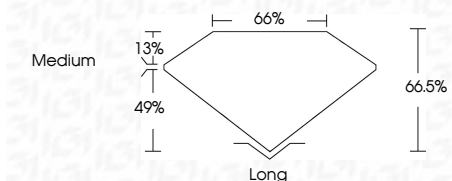

ELECTRONIC COPY

LG633483283
Report verification at igi.org

May 11, 2024
IGI Report Number **LG633483283**
Description **LABORATORY GROWN DIAMOND**
Shape and Cutting Style **EMERALD CUT**
Measurements **11.52 X 8.08 X 5.37 MM**

GRADING RESULTS
Carat Weight **4.95 CARATS**
Color Grade **FANCY INTENSE PINK**
Clarity Grade **SI 1**

ADDITIONAL GRADING INFORMATION
Polish **EXCELLENT**
Symmetry **EXCELLENT**
Fluorescence **SLIGHT**
Inscription(s) **IGI LG633483283**
Comments: This Laboratory Grown Diamond was created by Chemical Vapor Deposition (CVD) growth process. Indications of post-growth treatment.

May 11, 2024
IGI Report No. **LG633483283**
EMERALD CUT
Carat Weight **4.95 CARATS**
Color Grade **FANCY INTENSE PINK**
Clarity Grade **SI 1**
Depth **49%**
Table **66%**
Girdle **Medium**
Culet **Long**
Polish **EXCELLENT**
Symmetry **EXCELLENT**
Fluorescence **SLIGHT**
Inscription(s) **IGI LG633483283**
Comments: This Laboratory Grown Diamond was created by Chemical Vapor Deposition (CVD) growth process. Indications of post-growth treatment.

LABORATORY GROWN DIAMOND REPORT

May 11, 2024
IGI Report Number **LG633483283**
Description **LABORATORY GROWN DIAMOND**
Shape and Cutting Style **EMERALD CUT**
Measurements **11.52 X 8.08 X 5.37 MM**

GRADING RESULTS
Carat Weight **4.95 CARATS**
Color Grade **FANCY INTENSE PINK**
Clarity Grade **SI 1**