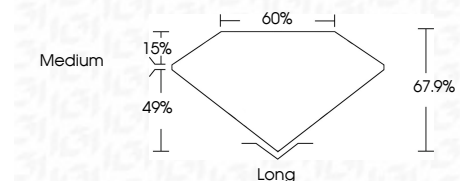

ELECTRONIC COPY

LG633483286
Report verification at igi.org

May 11, 2024
IGI Report Number **LG633483286**
Description **LABORATORY GROWN DIAMOND**
Shape and Cutting Style **EMERALD CUT**
Measurements **11.64 X 7.76 X 5.27 MM**

GRADING RESULTS
Carat Weight **4.79 CARATS**
Color Grade **FANCY INTENSE PINK**
Clarity Grade **VS 2**

ADDITIONAL GRADING INFORMATION
Polish **EXCELLENT**
Symmetry **EXCELLENT**
Fluorescence **SLIGHT**
Inscription(s) **IGI LG633483286**

Comments: This Laboratory Grown Diamond was created by Chemical Vapor Deposition (CVD) growth process. Indications of post-growth treatment.

May 11, 2024
IGI Report No. **LG633483286**
EMERALD CUT
Carat Weight **4.79 CARATS**
Color Grade **FANCY INTENSE PINK**
Clarity Grade **VS 2**
Depth **49%**
Table **60%**
Girdle **Medium**
Culet **Long**
Polish **EXCELLENT**
Symmetry **EXCELLENT**
Fluorescence **SLIGHT**
Inscription(s) **IGI LG633483286**