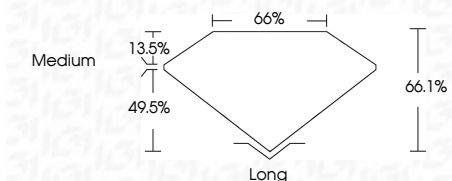

ELECTRONIC COPY

LG633483320
Report verification at igi.org

May 2, 2024
IGI Report Number **LG633483320**
Description **LABORATORY GROWN DIAMOND**
Shape and Cutting Style **EMERALD CUT**
Measurements **9.16 X 6.46 X 4.27 MM**

GRADING RESULTS

Carat Weight **2.52 CARATS**
Color Grade **D**
Clarity Grade **VS 1**

ADDITIONAL GRADING INFORMATION

Polish **EXCELLENT**
Symmetry **EXCELLENT**
Fluorescence **NONE**
Inscription(s) **IGI LG633483320**
Comments: This Laboratory Grown Diamond was created by Chemical Vapor Deposition (CVD) growth process and may include post-growth treatment. Type IIa

IGI

May 2, 2024
IGI Report No. LG633483320
EMERALD CUT
9.16 X 6.46 X 4.27 MM
2.52 CARATS
Color Grade **D**
Clarity Grade **VS 1**
Depth **66.1%**
Table **66%**
Girdle **Medium**
Culet **Long**
Polish **EXCELLENT**
Symmetry **EXCELLENT**
Fluorescence **NONE**
Inscription(s) **IGI LG633483320**

Comments: This Laboratory Grown Diamond was created by Chemical Vapor Deposition (CVD) growth process and may include post-growth treatment. Type IIa

LABORATORY GROWN DIAMOND REPORT

May 2, 2024
IGI Report Number **LG633483320**
Description **LABORATORY GROWN DIAMOND**
Shape and Cutting Style **EMERALD CUT**
Measurements **9.16 X 6.46 X 4.27 MM**