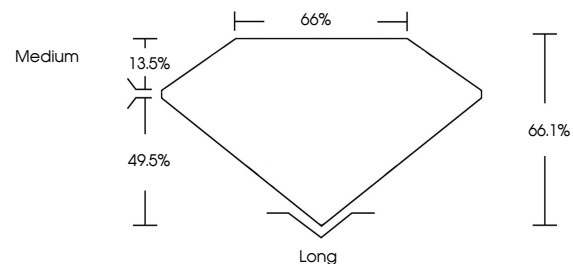

PROPORTIONS