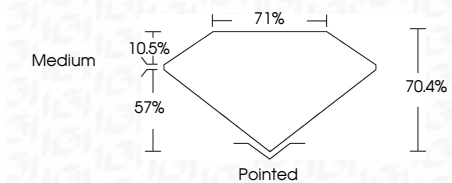

**ELECTRONIC COPY**

LG633483720  
Report verification at igi.org

May 9, 2024  
IGI Report Number **LG633483720**  
Description **LABORATORY GROWN DIAMOND**  
Shape and Cutting Style **PRINCESS CUT**  
Measurements **7.47 X 7.47 X 5.26 MM**

**GRADING RESULTS**

Carat Weight **2.51 CARATS**  
Color Grade **H**  
Clarity Grade **VS 1**

**ADDITIONAL GRADING INFORMATION**

Polish **EXCELLENT**  
Symmetry **EXCELLENT**  
Fluorescence **NONE**  
Inscription(s) **IGI LG633483720**

Comments: This Laboratory Grown Diamond was created by Chemical Vapor Deposition (CVD) growth process and may include post-growth treatment. Type IIa

May 9, 2024  
IGI Report No. LG633483720  
**PRINCESS CUT**  
7.47 X 7.47 X 5.26 MM  
2.51 CARATS  
H  
VS 1  
70.4%  
71%  
Medium  
Pointed  
EXCELLENT  
EXCELLENT  
NONE  
IGI LG633483720