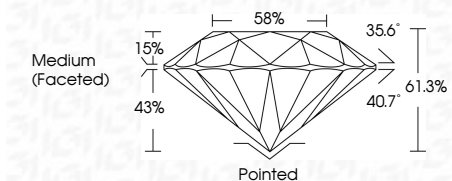

ELECTRONIC COPY

LG633483976
Report verification at igi.org

May 6, 2024

IGI Report Number **LG633483976**
Description **LABORATORY GROWN DIAMOND**
Shape and Cutting Style **ROUND BRILLIANT**
Measurements **9.38 - 9.46 X 5.78 MM**

GRADING RESULTS

Carat Weight **3.17 CARATS**
Color Grade **G**
Clarity Grade **SI 1**
Cut Grade **IDEAL**

ADDITIONAL GRADING INFORMATION

Polish **EXCELLENT**
Symmetry **EXCELLENT**
Fluorescence **NONE**

Inscription(s) **IGI LG633483976**

Comments: This Laboratory Grown Diamond was created by Chemical Vapor Deposition (CVD) growth process and may include post-growth treatment. Type IIa

May 6, 2024
IGI Report Number **LG633483976**
Description **LABORATORY GROWN DIAMOND**
Shape and Cutting Style **ROUND BRILLIANT**
Measurements **9.38 - 9.46 X 5.78 MM**