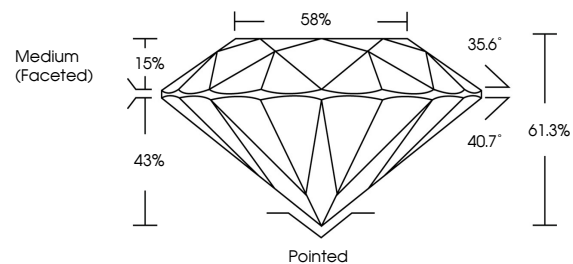

GRADING RESULTS

Carat Weight **3.17 CARATS**
Color Grade **G**
Clarity Grade **SI 1**
Cut Grade **IDEAL**

ADDITIONAL GRADING INFORMATION

Polish **EXCELLENT**
Symmetry **EXCELLENT**
Fluorescence **NONE**

Inscription(s) **IGI LG633483976**

Comments: This Laboratory Grown Diamond was created by Chemical Vapor Deposition (CVD) growth process and may include post-growth treatment. Type IIa

May 6, 2024
IGI Report Number **LG633483976**
Description **LABORATORY GROWN DIAMOND**
Shape and Cutting Style **ROUND BRILLIANT**
Measurements **9.38 - 9.46 X 5.78 MM**

Comments: This Laboratory Grown Diamond was created by Chemical Vapor Deposition (CVD) growth process and may include post-growth treatment. Type IIa

PROPORTIONS

CLARITY CHARACTERISTICS

KEY TO SYMBOLS

Red symbols indicate internal characteristics.
Green symbols indicate external characteristics.