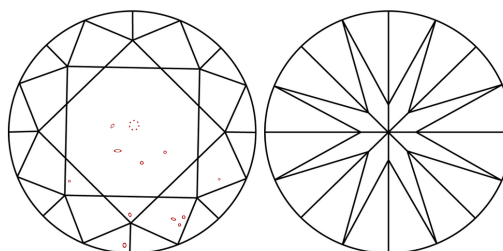

CLARITY CHARACTERISTICS

KEY TO SYMBOLS

Red symbols indicate internal characteristics.
Green symbols indicate external characteristics.

COLOR

D E F G H I J Faint Very Light Light

CLARITY

IF	VS¹⁻²	VS¹⁻²	SI¹⁻²	I¹⁻³
Internally Flawless	Very Very Slightly Included	Very Slightly Included	Slightly Included	Included