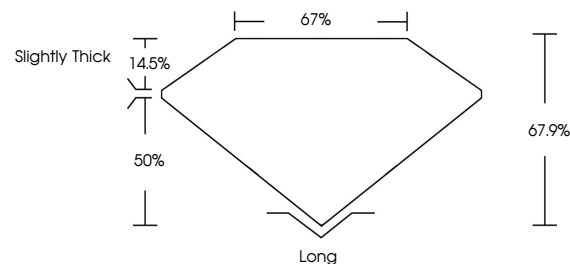

May 9, 2024
IGI Report No. LG633484353
EMERALD CUT
6.81 X 4.92 X 3.34 MM
Carat Weight **1.10 CARAT**
Color Grade **H**
Clarity Grade **VS 2**
Depth **50%**
Table **67%**
Girdle **Slightly Thick**
Culet **Long**
Polish **EXCELLENT**
Symmetry **EXCELLENT**
Fluorescence **NONE**
Inscription(s) **IGI LG633484353**
Comments: This Laboratory Grown Diamond was created by Chemical Vapor Deposition (CVD) growth process and may include post-growth treatment. Type IIa

LABORATORY GROWN DIAMOND REPORT

May 9, 2024
IGI Report Number **LG633484353**
Description **LABORATORY GROWN DIAMOND**
Shape and Cutting Style **EMERALD CUT**
Measurements **6.81 X 4.92 X 3.34 MM**

GRADING RESULTS
Carat Weight **1.10 CARAT**
Color Grade **H**
Clarity Grade **VS 2**

PROPORTIONS

Sample Image Used

CLARITY CHARACTERISTICS

KEY TO SYMBOLS

Red symbols indicate internal characteristics.
Green symbols indicate external characteristics.

COLOR

D E F G H I J Faint Very Light Light