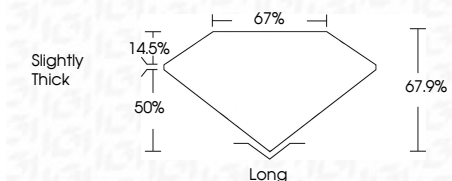

ELECTRONIC COPY

LG633484353
Report verification at igi.org

May 9, 2024
IGI Report Number **LG633484353**
Description **LABORATORY GROWN DIAMOND**
Shape and Cutting Style **EMERALD CUT**
Measurements **6.81 X 4.92 X 3.34 MM**

GRADING RESULTS
Carat Weight **1.10 CARAT**
Color Grade **H**
Clarity Grade **VS 2**

ADDITIONAL GRADING INFORMATION
Polish **EXCELLENT**
Symmetry **EXCELLENT**
Fluorescence **NONE**
Inscription(s) **IGI LG633484353**
Comments: This Laboratory Grown Diamond was created by Chemical Vapor Deposition (CVD) growth process and may include post-growth treatment. Type IIa

May 9, 2024
IGI Report No. LG633484353
EMERALD CUT
6.81 X 4.92 X 3.34 MM
Carat Weight **1.10 CARAT**
Color Grade **H**
Clarity Grade **VS 2**
Depth **50%**
Table **67%**
Girdle **Slightly Thick**
Culet **Long**
Polish **EXCELLENT**
Symmetry **EXCELLENT**
Fluorescence **NONE**
Inscription(s) **IGI LG633484353**
Comments: This Laboratory Grown Diamond was created by Chemical Vapor Deposition (CVD) growth process and may include post-growth treatment. Type IIa

LABORATORY GROWN DIAMOND REPORT

May 9, 2024
IGI Report Number **LG633484353**
Description **LABORATORY GROWN DIAMOND**
Shape and Cutting Style **EMERALD CUT**
Measurements **6.81 X 4.92 X 3.34 MM**

GRADING RESULTS
Carat Weight **1.10 CARAT**
Color Grade **H**
Clarity Grade **VS 2**