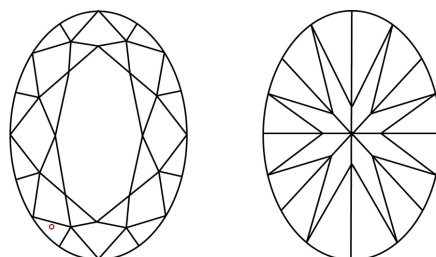

CLARITY CHARACTERISTICS

KEY TO SYMBOLS

Red symbols indicate internal characteristics.
Green symbols indicate external characteristics.

COLOR

D E F G H I J Faint Very Light Light

CLARITY

IF	VS¹⁻²	VS¹⁻²	SI¹⁻²	I¹⁻³
Internally Flawless	Very Very Slightly Included	Very Slightly Included	Slightly Included	Included