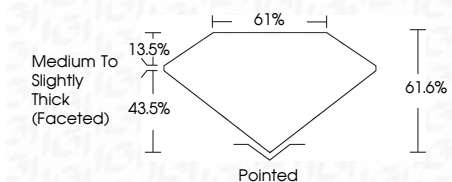

ELECTRONIC COPY

LG633484362
Report verification at igi.org

May 9, 2024
IGI Report Number **LG633484362**
Description **LABORATORY GROWN DIAMOND**
Shape and Cutting Style **OVAL BRILLIANT**
Measurements **8.67 X 5.78 X 3.56 MM**

GRADING RESULTS

Carat Weight **1.14 CARAT**
Color Grade **H**
Clarity Grade **VS 2**

ADDITIONAL GRADING INFORMATION

Polish **EXCELLENT**
Symmetry **EXCELLENT**
Fluorescence **NONE**

Inscription(s) **IGI LG633484362**

Comments: This Laboratory Grown Diamond was created by Chemical Vapor Deposition (CVD) growth process and may include post-growth treatment. Type IIa

IGI

May 9, 2024
IGI Report No LG633484362
OVAL BRILLIANT
8.67 X 5.78 X 3.56 MM
Carat Weight **1.14 CARAT**
Color Grade **H**
Clarity Grade **VS 2**
Depth **61.6%**
Table **13.5%**
Girdle **Medium to Slightly Thick (Faceted)**
Culet **Pointed**
Polish **EXCELLENT**
Symmetry **EXCELLENT**
Fluorescence **NONE**
Inscription(s) **IGI LG633484362**