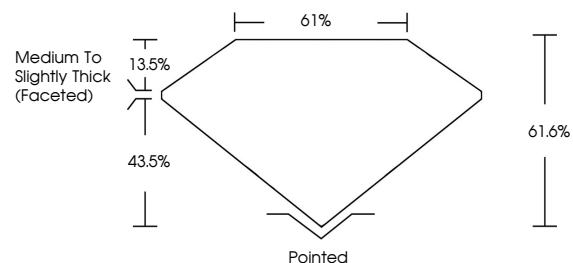

PROPORTIONS