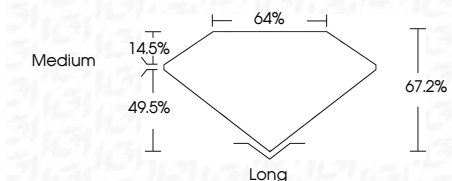

ELECTRONIC COPY

LG633484373
Report verification at igi.org

May 9, 2024

IGI Report Number **LG633484373**

Description **LABORATORY GROWN DIAMOND**

Shape and Cutting Style **EMERALD CUT**

Measurements **8.69 X 6.04 X 4.06 MM**

GRADING RESULTS

Carat Weight **2.11 CARATS**

Color Grade **F**

Clarity Grade **VS 2**

ADDITIONAL GRADING INFORMATION

Polish **EXCELLENT**

Symmetry **EXCELLENT**

Fluorescence **NONE**

Inscription(s) **IGI LG633484373**

Comments: This Laboratory Grown Diamond was created by Chemical Vapor Deposition (CVD) growth process and may include post-growth treatment. Type IIa

IGI

May 9, 2024
IGI Report No. LG633484373
EMERALD CUT
8.69 X 6.04 X 4.06 MM
2.11 CARATS
Color Grade **F**
Clarity Grade **VS 2**
Depth **67.2%**
Table **64%**
Girdle **Medium**
Culet **Long**
Polish **EXCELLENT**
Symmetry **EXCELLENT**
Fluorescence **NONE**
Inscription(s) **IGI LG633484373**

Description **LABORATORY GROWN DIAMOND**

Shape and Cutting Style **EMERALD CUT**

Measurements **8.69 X 6.04 X 4.06 MM**

GRADING RESULTS

Carat Weight **2.11 CARATS**

Color Grade **F**

Clarity Grade **VS 2**

ADDITIONAL GRADING INFORMATION