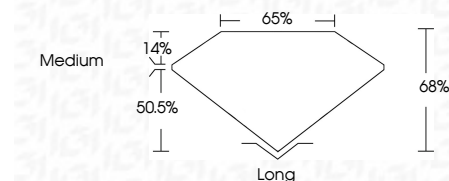

ELECTRONIC COPY

LG633484440
Report verification at igi.org

May 10, 2024
IGI Report Number **LG633484440**
Description **LABORATORY GROWN DIAMOND**
Shape and Cutting Style **EMERALD CUT**
Measurements **8.17 X 6.06 X 4.12 MM**

GRADING RESULTS
Carat Weight **1.97 CARAT**
Color Grade **F**
Clarity Grade **VS 1**

ADDITIONAL GRADING INFORMATION
Polish **EXCELLENT**
Symmetry **EXCELLENT**
Fluorescence **NONE**
Inscription(s) **IGI LG633484440**
Comments: This Laboratory Grown Diamond was created by Chemical Vapor Deposition (CVD) growth process and may include post-growth treatment. Type IIa

IGI

May 10, 2024
IGI Report No. LG633484440
EMERALD CUT
8.17 X 6.06 X 4.12 MM
Carat Weight **1.97 CARAT**
Color Grade **F**
Clarity Grade **VS 1**
Depth **68%**
Table **50.5%**
Girdle **Medium**
Culet **Long**
Polish **EXCELLENT**
Symmetry **EXCELLENT**
Fluorescence **NONE**
Inscription(s) **IGI LG633484440**

Comments: This Laboratory Grown Diamond was created by Chemical Vapor Deposition (CVD) growth process and may include post-growth treatment. Type IIa

LABORATORY GROWN DIAMOND REPORT

May 10, 2024
IGI Report Number **LG633484440**
Description **LABORATORY GROWN DIAMOND**
Shape and Cutting Style **EMERALD CUT**
Measurements **8.17 X 6.06 X 4.12 MM**