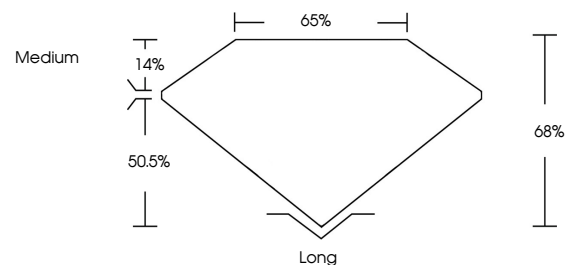

PROPORTIONS