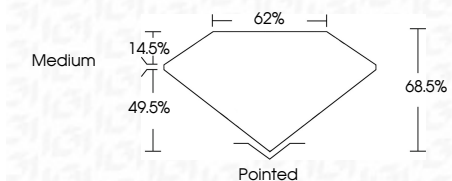

Measurements **7.17 X 4.98 X 3.41 MM**

GRADING RESULTS

Carat Weight **1.07 CARAT**

Color Grade **D**

Clarity Grade **VS 1**

ADDITIONAL GRADING INFORMATION

Polish **EXCELLENT**

Symmetry **EXCELLENT**

IGI

May 6, 2024
IGI Report No. LG633484532
CUT CORNERED RECT. MODIFIED BRILLIANT
7.17 X 4.98 X 3.41 MM
Carat Weight **1.07 CARAT**
Color Grade **D**
Clarity Grade **VS 1**
Depth **49.5%**
Table **14.5%**
Girdle **Medium**
Culet **Pointed**
Polish **EXCELLENT**
Symmetry **EXCELLENT**
Fluorescence **NONE**
Inscription(s) **IGI LG633484532**

Shape and Cutting Style **CUT CORNERED RECTANGULAR
MODIFIED BRILLIANT**

Measurements **7.17 X 4.98 X 3.41 MM**

GRADING RESULTS

Carat Weight **1.07 CARAT**

Color Grade **D**

Clarity Grade **VS 1**

ADDITIONAL GRADING INFORMATION