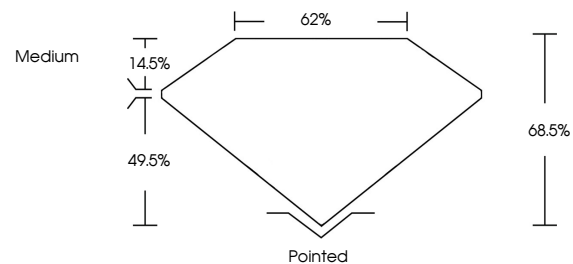

Measurements **7.17 X 4.98 X 3.41 MM**

GRADING RESULTS

Carat Weight **1.07 CARAT**

Color Grade **D**

Clarity Grade **VS 1**

ADDITIONAL GRADING INFORMATION

Polish **EXCELLENT**

Symmetry **EXCELLENT**

Shape and Cutting Style **CUT CORNERED RECTANGULAR
MODIFIED BRILLIANT**

Measurements **7.17 X 4.98 X 3.41 MM**

GRADING RESULTS

Carat Weight **1.07 CARAT**

Color Grade **D**

Clarity Grade **VS 1**

ADDITIONAL GRADING INFORMATION

Polish **EXCELLENT**

Symmetry **EXCELLENT**

Fluorescence **NONE**

Inscription(s) **IGI LG633484532**

Comments: This Laboratory Grown Diamond was created by Chemical Vapor Deposition (CVD) growth process and may include post-growth treatment. Type IIa

PROPORTIONS

CLARITY CHARACTERISTICS

KEY TO SYMBOLS

Red symbols indicate internal characteristics.
Green symbols indicate external characteristics.

COLOR

D E F G H I J Faint Very Light Light

CLARITY

IF	VS ¹⁻²	VS ¹⁻²	SI ¹⁻²	I ¹⁻³
Internally Flawless	Very Very Slightly Included	Very Slightly Included	Slightly Included	Included