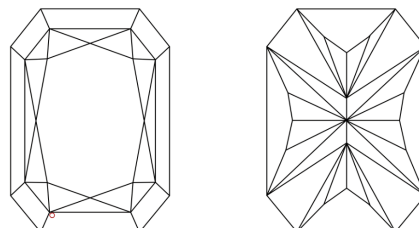

Shape and Cutting Style **CUT CORNERED RECTANGULAR
MODIFIED BRILLIANT**

Measurements **7.17 X 4.98 X 3.41 MM**

GRADING RESULTS

Carat Weight **1.07 CARAT**

Color Grade **D**

Clarity Grade **VS 1**

ADDITIONAL GRADING INFORMATION

PROPORTIONS

CLARITY CHARACTERISTICS

KEY TO SYMBOLS

Red symbols indicate internal characteristics.
Green symbols indicate external characteristics.

COLOR

D E F G H I J Faint Very Light Light

CLARITY

IF	VS ¹⁻²	VS ¹⁻²	SI ¹⁻²	I ¹⁻³
Internally Flawless	Very Very Slightly Included	Very Slightly Included	Slightly Included	Included