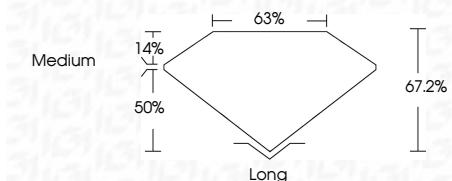

ELECTRONIC COPY

LG633484623
Report verification at igi.org

May 9, 2024
IGI Report Number **LG633484623**
Description **LABORATORY GROWN DIAMOND**
Shape and Cutting Style **EMERALD CUT**
Measurements **8.86 X 6.12 X 4.11 MM**

GRADING RESULTS

Carat Weight **2.17 CARATS**
Color Grade **H**
Clarity Grade **VS 2**

ADDITIONAL GRADING INFORMATION

Polish **EXCELLENT**
Symmetry **EXCELLENT**
Fluorescence **NONE**
Inscription(s) **IGI LG633484623**
Comments: This Laboratory Grown Diamond was created by Chemical Vapor Deposition (CVD) growth process and may include post-growth treatment. Type IIa

IGI

May 9, 2024
IGI Report No. LG633484623
EMERALD CUT
8.86 X 6.12 X 4.11 MM
Carat Weight **2.17 CARATS**
Color Grade **H**
Clarity Grade **VS 2**
Depth **67.2%**
Table **63%**
Girdle **Medium**
Culet **Long**
Polish **EXCELLENT**
Symmetry **EXCELLENT**
Fluorescence **NONE**
Inscription(s) **IGI LG633484623**

Comments: This Laboratory Grown Diamond was created by Chemical Vapor Deposition (CVD) growth process and may include post-growth treatment. Type IIa

LABORATORY GROWN DIAMOND REPORT

May 9, 2024
IGI Report Number **LG633484623**
Description **LABORATORY GROWN DIAMOND**
Shape and Cutting Style **EMERALD CUT**
Measurements **8.86 X 6.12 X 4.11 MM**