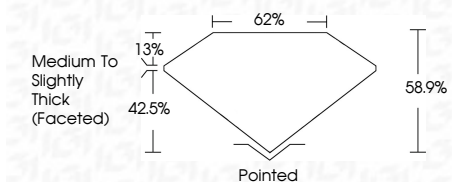

ELECTRONIC COPY

LG633484962
Report verification at igi.org

May 8, 2024
IGI Report Number **LG633484962**
Description **LABORATORY GROWN DIAMOND**
Shape and Cutting Style **OVAL BRILLIANT**
Measurements **10.44 X 7.20 X 4.24 MM**

GRADING RESULTS
Carat Weight **1.99 CARAT**
Color Grade **E**
Clarity Grade **SI 1**

ADDITIONAL GRADING INFORMATION
Polish **EXCELLENT**
Symmetry **EXCELLENT**
Fluorescence **NONE**
Inscription(s) **IGI LG633484962**
Comments: This Laboratory Grown Diamond was created by Chemical Vapor Deposition (CVD) growth process and may include post-growth treatment. Type IIa

May 8, 2024
IGI Report No **LG633484962**
OVAL BRILLIANT
10.44 X 7.20 X 4.24 MM
Carat Weight **1.99 CARAT**
Color Grade **E**
Clarity Grade **SI 1**
Depth **58.9%**
Table **62%**
Girdle **Medium to Slightly Thick (Faceted)**
Culet **Pointed**
Polish **EXCELLENT**
Symmetry **EXCELLENT**
Fluorescence **NONE**
Inscription(s) **IGI LG633484962**
Comments: This Laboratory Grown Diamond was created by Chemical Vapor Deposition (CVD) growth process and may include post-growth treatment. Type IIa

May 8, 2024
IGI Report Number **LG633484962**
Description **LABORATORY GROWN DIAMOND**
Shape and Cutting Style **OVAL BRILLIANT**
Measurements **10.44 X 7.20 X 4.24 MM**

GRADING RESULTS
Carat Weight **1.99 CARAT**
Color Grade **E**
Clarity Grade **SI 1**