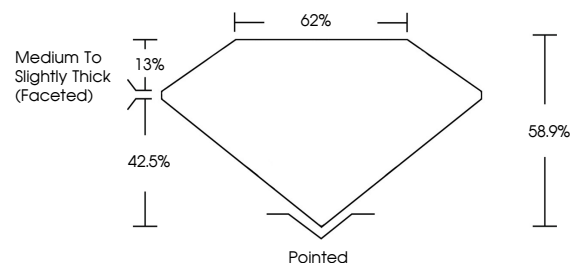

PROPORTIONS