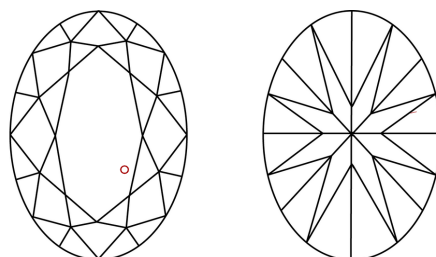

May 8, 2024
IGI Report Number **LG633484962**
Description **LABORATORY GROWN DIAMOND**
Shape and Cutting Style **OVAL BRILLIANT**
Measurements **10.44 X 7.20 X 4.24 MM**

GRADING RESULTS
Carat Weight **1.99 CARAT**
Color Grade **E**
Clarity Grade **SI 1**

PROPORTIONS

Sample Image Used

CLARITY CHARACTERISTICS

KEY TO SYMBOLS

Red symbols indicate internal characteristics.
Green symbols indicate external characteristics.

COLOR

D E F G H I J Faint Very Light Light