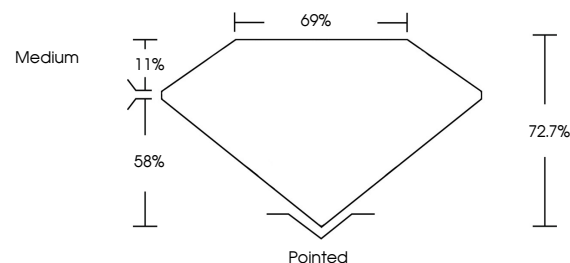

May 9, 2024
IGI Report No. **LG633485329**
PRINCESS CUT
2.15 CARATS H
Carat Weight **7.07 X 6.92 X 5.03 MM**
Color Grade **VS 1**
Clarity Grade **72.7%** 69%
Depth **Medium**
Table
Girdle
Culet
Polish **Pointed**
Symmetry **EXCELLENT**
Fluorescence **EXCELLENT**
Inscription(s) **NONE**
IGI LG633485329
Comments: This Laboratory Grown Diamond was created by Chemical Vapor Deposition (CVD) growth process and may include post-growth treatment. Type IIa

LABORATORY GROWN DIAMOND REPORT

May 9, 2024
IGI Report Number **LG633485329**
Description **LABORATORY GROWN DIAMOND**
Shape and Cutting Style **PRINCESS CUT**
Measurements **7.07 X 6.92 X 5.03 MM**

GRADING RESULTS
Carat Weight **2.15 CARATS**
Color Grade **H**
Clarity Grade **VS 1**

PROPORTIONS

CLARITY CHARACTERISTICS

KEY TO SYMBOLS

Red symbols indicate internal characteristics.
Green symbols indicate external characteristics.

Sample Image Used

COLOR

D E F G H I J Faint Very Light Light