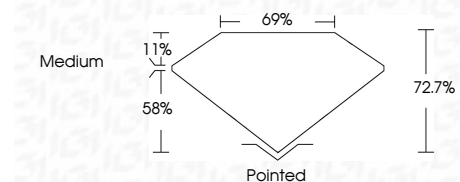

ELECTRONIC COPY

LG633485329
Report verification at igi.org

May 9, 2024
IGI Report Number **LG633485329**
Description **LABORATORY GROWN DIAMOND**
Shape and Cutting Style **PRINCESS CUT**
Measurements **7.07 X 6.92 X 5.03 MM**

GRADING RESULTS
Carat Weight **2.15 CARATS**
Color Grade **H**
Clarity Grade **VS 1**

ADDITIONAL GRADING INFORMATION
Polish **EXCELLENT**
Symmetry **EXCELLENT**
Fluorescence **NONE**
Inscription(s) **IGI LG633485329**
Comments: This Laboratory Grown Diamond was created by Chemical Vapor Deposition (CVD) growth process and may include post-growth treatment. Type IIa

May 9, 2024
IGI Report No. **LG633485329**
PRINCESS CUT
2.15 CARATS H
Carat Weight **7.07 X 6.92 X 5.03 MM**
Color Grade **VS 1**
Clarity Grade **72.7%** 69%
Depth **Medium**
Table
Girdle
Culet
Polish **Pointed**
Symmetry **EXCELLENT**
Fluorescence **EXCELLENT**
Inscription(s) **NONE**
IGI LG633485329
Comments: This Laboratory Grown Diamond was created by Chemical Vapor Deposition (CVD) growth process and may include post-growth treatment. Type IIa

LABORATORY GROWN DIAMOND REPORT

May 9, 2024
IGI Report Number **LG633485329**
Description **LABORATORY GROWN DIAMOND**
Shape and Cutting Style **PRINCESS CUT**
Measurements **7.07 X 6.92 X 5.03 MM**

GRADING RESULTS
Carat Weight **2.15 CARATS**
Color Grade **H**
Clarity Grade **VS 1**