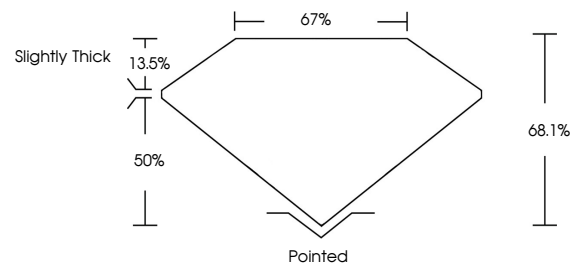

PROPORTIONS