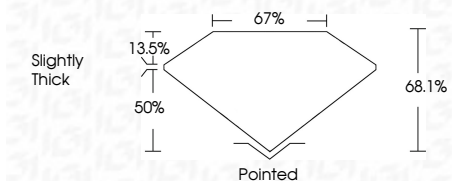

ELECTRONIC COPY

LG633485994
Report verification at igi.org

May 2, 2024
IGI Report Number **LG633485994**
Description **LABORATORY GROWN DIAMOND**
Shape and Cutting Style **CUT CORNERED
RECTANGULAR MODIFIED
BRILLIANT**

Measurements **7.10 X 4.86 X 3.31 MM**

GRADING RESULTS

Carat Weight **1.01 CARAT**
Color Grade **F**
Clarity Grade **VS 1**

ADDITIONAL GRADING INFORMATION

Polish **EXCELLENT**
Symmetry **EXCELLENT**
Fluorescence **NONE**
Inscription(s) **IGI LG633485994**

Comments: This Laboratory Grown Diamond was created by Chemical Vapor Deposition (CVD) growth process and may include post-growth treatment. Type IIa

IGI

May 2, 2024
IGI Report No. LG633485994
CUT CORNERED RECT. MODIFIED BRILLIANT
7.10 X 4.86 X 3.31 MM
Carat Weight 1.01 CARAT
Color Grade F
Clarity Grade VS 1
Depth 68.1%
Table 50%
Girdle 13.5% Slightly Thick
Culet Pointed
Polish EXCELLENT
Symmetry EXCELLENT
Fluorescence NONE
Inscription(s) IGI LG633485994

Comments: This Laboratory Grown Diamond was created by Chemical Vapor Deposition (CVD) growth process and may include post-growth treatment. Type IIa

May 2, 2024
IGI Report Number **LG633485994**
Description **LABORATORY GROWN DIAMOND**
Shape and Cutting Style **CUT CORNERED RECTANGULAR
MODIFIED BRILLIANT**
Measurements **7.10 X 4.86 X 3.31 MM**