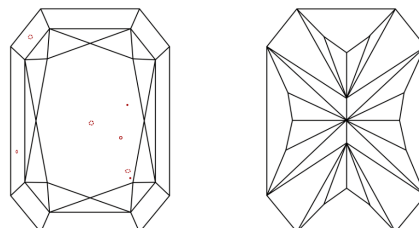

CLARITY CHARACTERISTICS

KEY TO SYMBOLS

Red symbols indicate internal characteristics.
Green symbols indicate external characteristics.

COLOR

D E F G H I J Faint Very Light Light

CLARITY

IF	VS¹⁻²	VS¹⁻²	SI¹⁻²	I¹⁻³
Internally Flawless	Very Very Slightly Included	Very Slightly Included	Slightly Included	Included