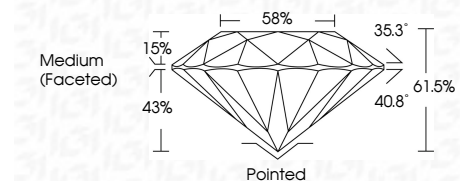

ELECTRONIC COPY

LG633486189
Report verification at igi.org

May 9, 2024
IGI Report Number **LG633486189**
Description **LABORATORY GROWN DIAMOND**
Shape and Cutting Style **ROUND BRILLIANT**
Measurements **9.68 - 9.73 X 5.97 MM**

GRADING RESULTS
Carat Weight **3.47 CARATS**
Color Grade **G**
Clarity Grade **VVS 2**
Cut Grade **IDEAL**

ADDITIONAL GRADING INFORMATION
Polish **EXCELLENT**
Symmetry **EXCELLENT**
Fluorescence **NONE**
Inscription(s) **IGI LG633486189**
Comments: This Laboratory Grown Diamond was created by Chemical Vapor Deposition (CVD) growth process and may include post-growth treatment. Type IIa

May 9, 2024
IGI Report No LG633486189
ROUND BRILLIANT
9.68 - 9.73 X 5.97 MM
3.47 CARATS
Color Grade **G**
Clarity Grade **VVS 2**
Cut Grade **IDEAL**
Depth **61.5%**
Table **15%**
Girdle **Medium (Faceted)**
Culet **Pointed**
Polish **EXCELLENT**
Symmetry **EXCELLENT**
Fluorescence **NONE**
Inscriptions(s) **IGI LG633486189**
Comments: This Laboratory Grown Diamond was created by Chemical Vapor Deposition (CVD) growth process and may include post-growth treatment. Type IIa

May 9, 2024
IGI Report Number **LG633486189**
Description **LABORATORY GROWN DIAMOND**
Shape and Cutting Style **ROUND BRILLIANT**
Measurements **9.68 - 9.73 X 5.97 MM**

GRADING RESULTS
Carat Weight **3.47 CARATS**
Color Grade **G**
Clarity Grade **VVS 2**
Cut Grade **IDEAL**