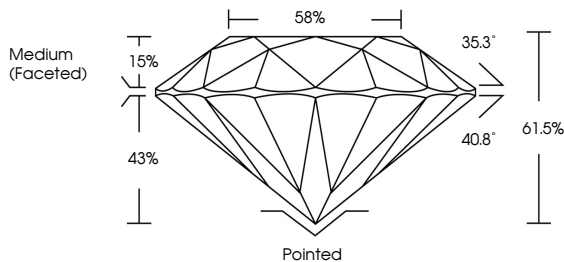

GRADING RESULTS
Carat Weight **3.47 CARATS**
Color Grade **G**
Clarity Grade **VVS 2**
Cut Grade **IDEAL**

ADDITIONAL GRADING INFORMATION
Polish **EXCELLENT**
Symmetry **EXCELLENT**
Fluorescence **NONE**
Inscription(s) **IGI LG633486189**
Comments: This Laboratory Grown Diamond was created by Chemical Vapor Deposition (CVD) growth process and may include post-growth treatment. Type IIa

May 9, 2024
IGI Report No LG633486189
ROUND BRILLIANT
9.68 - 9.73 X 5.97 MM
3.47 CARATS
Color Grade **G**
Clarity Grade **VVS 2**
Cut Grade **IDEAL**
Depth **61.5%**
Table **15%**
Girdle **Medium (Faceted)**
Culet **Pointed**
Polish **EXCELLENT**
Symmetry **EXCELLENT**
Fluorescence **NONE**
Inscriptions(s) **IGI LG633486189**
Comments: This Laboratory Grown Diamond was created by Chemical Vapor Deposition (CVD) growth process and may include post-growth treatment. Type IIa

May 9, 2024
IGI Report Number **LG633486189**
Description **LABORATORY GROWN DIAMOND**
Shape and Cutting Style **ROUND BRILLIANT**
Measurements **9.68 - 9.73 X 5.97 MM**

GRADING RESULTS
Carat Weight **3.47 CARATS**
Color Grade **G**
Clarity Grade **VVS 2**
Cut Grade **IDEAL**

PROPORTIONS

CLARITY CHARACTERISTICS

KEY TO SYMBOLS
Red symbols indicate internal characteristics.
Green symbols indicate external characteristics.

COLOR

D E F G H I J Faint Very Light Light

CLARITY

IF	VVS ¹⁻²	VS ¹⁻²	SI ¹⁻²	I ¹⁻³
Internally Flawless	Very Very Slightly Included	Very Slightly Included	Slightly Included	Included