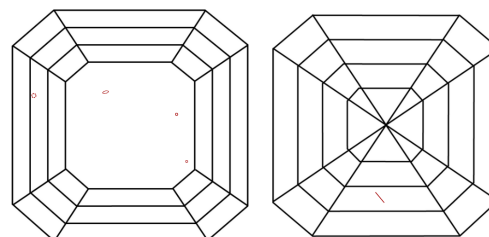

CLARITY CHARACTERISTICS

KEY TO SYMBOLS

Red symbols indicate internal characteristics.
Green symbols indicate external characteristics.

COLOR

D E F G H I J Faint Very Light Light

CLARITY

IF	VS¹⁻²	VS¹⁻²	SI¹⁻²	I¹⁻³
Internally Flawless	Very Very Slightly Included	Very Slightly Included	Slightly Included	Included