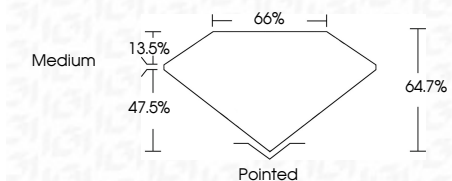

ELECTRONIC COPY

LG633486407
Report verification at igi.org

May 6, 2024
IGI Report Number **LG633486407**
Description **LABORATORY GROWN DIAMOND**
Shape and Cutting Style **SQUARE EMERALD CUT**
Measurements **6.23 X 6.06 X 3.92 MM**

GRADING RESULTS

Carat Weight **1.35 CARAT**
Color Grade **F**
Clarity Grade **VS 2**

ADDITIONAL GRADING INFORMATION

Polish **EXCELLENT**
Symmetry **EXCELLENT**
Fluorescence **NONE**
Inscription(s) **IGI LG633486407**
Comments: This Laboratory Grown Diamond was created by Chemical Vapor Deposition (CVD) growth process and may include post-growth treatment. Type IIa

IGI

May 6, 2024
IGI Report No **LG633486407**
SQUARE EMERALD CUT
6.23 X 6.06 X 3.92 MM
Carat Weight **1.35 CARAT**
Color Grade **F**
Clarity Grade **VS 2**
Depth **64.7%**
Table **47.5%**
Girdle **Medium**
Culet **Pointed**
Polish **EXCELLENT**
Symmetry **EXCELLENT**
Fluorescence **NONE**
Inscription(s) **IGI LG633486407**

Comments: This Laboratory Grown Diamond was created by Chemical Vapor Deposition (CVD) growth process and may include post-growth treatment. Type IIa

May 6, 2024
IGI Report Number **LG633486407**
Description **LABORATORY GROWN DIAMOND**
Shape and Cutting Style **SQUARE EMERALD CUT**
Measurements **6.23 X 6.06 X 3.92 MM**