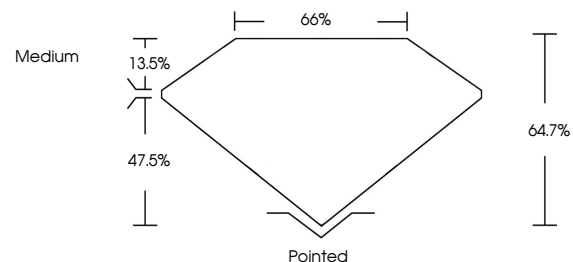

PROPORTIONS