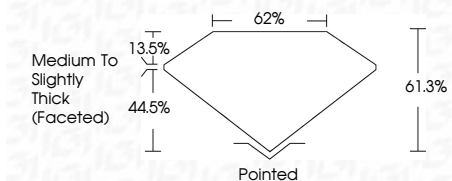

ELECTRONIC COPY

LG633486514
Report verification at igi.org

May 10, 2024
IGI Report Number **LG633486514**
Description **LABORATORY GROWN DIAMOND**
Shape and Cutting Style **OVAL BRILLIANT**
Measurements **8.87 X 6.07 X 3.72 MM**

GRADING RESULTS
Carat Weight **1.25 CARAT**
Color Grade **H**
Clarity Grade **VS 1**

ADDITIONAL GRADING INFORMATION
Polish **EXCELLENT**
Symmetry **EXCELLENT**
Fluorescence **NONE**
Inscription(s) **IGI LG633486514**
Comments: This Laboratory Grown Diamond was created by Chemical Vapor Deposition (CVD) growth process and may include post-growth treatment. Type IIa

May 10, 2024
IGI Report No LG633486514
OVAL BRILLIANT
8.87 X 6.07 X 3.72 MM
Carat Weight **1.25 CARAT**
Color Grade **H**
Clarity Grade **VS 1**
Depth **61.0%**
Table **62%**
Girdle **Medium to Slightly Thick (Faceted)**
Culet **Pointed**
Polish **EXCELLENT**
Symmetry **EXCELLENT**
Fluorescence **NONE**
Inscription(s) **IGI LG633486514**
Comments: This Laboratory Grown Diamond was created by Chemical Vapor Deposition (CVD) growth process and may include post-growth treatment. Type IIa

May 10, 2024
IGI Report Number **LG633486514**
Description **LABORATORY GROWN DIAMOND**
Shape and Cutting Style **OVAL BRILLIANT**
Measurements **8.87 X 6.07 X 3.72 MM**

GRADING RESULTS
Carat Weight **1.25 CARAT**
Color Grade **H**
Clarity Grade **VS 1**