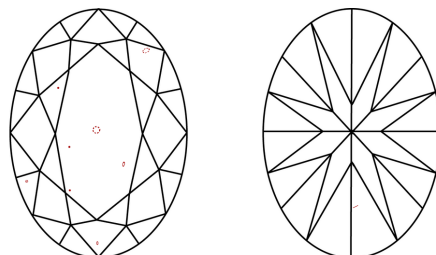

May 10, 2024
IGI Report Number **LG633486514**
Description **LABORATORY GROWN DIAMOND**
Shape and Cutting Style **OVAL BRILLIANT**
Measurements **8.87 X 6.07 X 3.72 MM**

GRADING RESULTS
Carat Weight **1.25 CARAT**
Color Grade **H**
Clarity Grade **VS 1**

PROPORTIONS

CLARITY CHARACTERISTICS

KEY TO SYMBOLS

Red symbols indicate internal characteristics.
Green symbols indicate external characteristics.

Sample Image Used

COLOR

D E F G H I J Faint Very Light Light