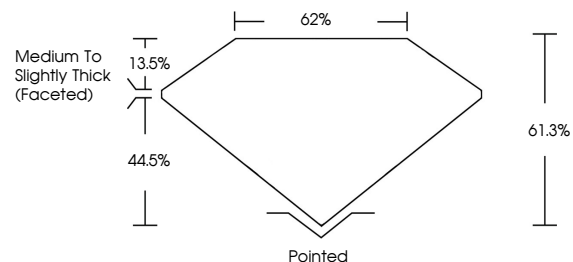

PROPORTIONS