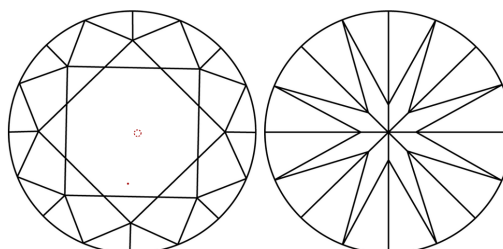

May 8, 2024
IGI Report Number **LG633486804**
Description **LABORATORY GROWN DIAMOND**
Shape and Cutting Style **ROUND BRILLIANT**
Measurements **9.34 - 9.37 X 5.67 MM**

GRADING RESULTS
Carat Weight **3.03 CARATS**
Color Grade **G**
Clarity Grade **VVS 2**
Cut Grade **IDEAL**

PROPORTIONS

CLARITY CHARACTERISTICS

KEY TO SYMBOLS

Red symbols indicate internal characteristics.
Green symbols indicate external characteristics.

Sample Image Used

COLOR

D E F G H I J Faint Very Light Light