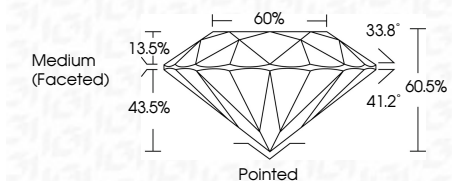

ELECTRONIC COPY

LG633486804
Report verification at igi.org

May 8, 2024
IGI Report Number **LG633486804**
Description **LABORATORY GROWN DIAMOND**
Shape and Cutting Style **ROUND BRILLIANT**
Measurements **9.34 - 9.37 X 5.67 MM**

GRADING RESULTS
Carat Weight **3.03 CARATS**
Color Grade **G**
Clarity Grade **VVS 2**
Cut Grade **IDEAL**

ADDITIONAL GRADING INFORMATION
Polish **EXCELLENT**
Symmetry **EXCELLENT**
Fluorescence **NONE**
Inscription(s) **IGI LG633486804**
Comments: This Laboratory Grown Diamond was created by Chemical Vapor Deposition (CVD) growth process and may include post-growth treatment. Type IIa

May 8, 2024
IGI Report No LG633486804
ROUND BRILLIANT
9.34 - 9.37 X 5.67 MM
3.03 CARATS
G
VVS 2
IDEAL
60.5%
60%
Medium (Faceted)
Pointed
EXCELLENT
EXCELLENT
NONE
IGI LG633486804
Comments: This Laboratory Grown Diamond was created by Chemical Vapor Deposition (CVD) growth process and may include post-growth treatment. Type IIa

May 8, 2024
IGI Report Number **LG633486804**
Description **LABORATORY GROWN DIAMOND**
Shape and Cutting Style **ROUND BRILLIANT**
Measurements **9.34 - 9.37 X 5.67 MM**

GRADING RESULTS
Carat Weight **3.03 CARATS**
Color Grade **G**
Clarity Grade **VVS 2**
Cut Grade **IDEAL**