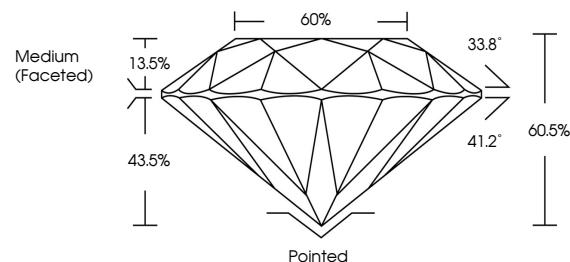

GRADING RESULTS
Carat Weight **3.03 CARATS**
Color Grade **G**
Clarity Grade **VVS 2**
Cut Grade **IDEAL**

ADDITIONAL GRADING INFORMATION
Polish **EXCELLENT**
Symmetry **EXCELLENT**
Fluorescence **NONE**
Inscription(s) **IGI LG633486804**
Comments: This Laboratory Grown Diamond was created by Chemical Vapor Deposition (CVD) growth process and may include post-growth treatment. Type IIa

May 8, 2024
IGI Report No LG633486804
ROUND BRILLIANT
9.34 - 9.37 X 5.67 MM
3.03 CARATS
G
VVS 2
IDEAL
60.5%
60%
Medium (Faceted)
Pointed
EXCELLENT
EXCELLENT
NONE
IGI LG633486804
Comments: This Laboratory Grown Diamond was created by Chemical Vapor Deposition (CVD) growth process and may include post-growth treatment. Type IIa

May 8, 2024
IGI Report Number **LG633486804**
Description **LABORATORY GROWN DIAMOND**
Shape and Cutting Style **ROUND BRILLIANT**
Measurements **9.34 - 9.37 X 5.67 MM**

GRADING RESULTS
Carat Weight **3.03 CARATS**
Color Grade **G**
Clarity Grade **VVS 2**
Cut Grade **IDEAL**

PROPORTIONS

CLARITY CHARACTERISTICS

KEY TO SYMBOLS

Red symbols indicate internal characteristics.
Green symbols indicate external characteristics.

Sample Image Used

COLOR

D E F G H I J Faint Very Light Light