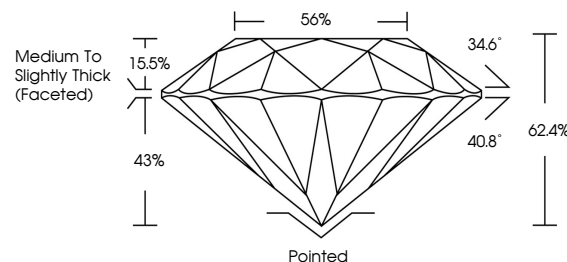

PROPORTIONS