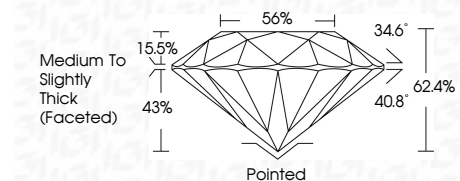

ELECTRONIC COPY

LG633487147 Report verification at igi.org

May 6, 2024 IGI Report Number LG633487147 Description LABORATORY GROWN DIAMOND Shape and Cutting Style ROUND BRILLIANT Measurements 7.89 - 7.94 X 4.94 MM

GRADING RESULTS Carat Weight 1.91 CARAT Color Grade F Clarity Grade VVS 2 Cut Grade IDEAL

ADDITIONAL GRADING INFORMATION Polish EXCELLENT Symmetry EXCELLENT Fluorescence NONE Inscription(s) IGI LG633487147 Comments: This Laboratory Grown Diamond was created by Chemical Vapor Deposition (CVD) growth process and may include post-growth treatment. Type IIa

May 6, 2024 IGI Report No LG633487147 ROUND BRILLIANT 7.89 - 7.94 X 4.94 MM 1.91 CARAT F VVS 2 IDEAL 62.4% 56% Medium To Slightly Thick (Faceted) Pointed EXCELLENT EXCELLENT NONE IGI LG633487147 Comments: This Laboratory Grown Diamond was created by Chemical Vapor Deposition (CVD) growth process and may include post-growth treatment. Type IIa

LABORATORY GROWN DIAMOND REPORT

May 6, 2024 IGI Report Number LG633487147 Description LABORATORY GROWN DIAMOND Shape and Cutting Style ROUND BRILLIANT Measurements 7.89 - 7.94 X 4.94 MM

GRADING RESULTS Carat Weight 1.91 CARAT Color Grade F Clarity Grade VVS 2 Cut Grade IDEAL

ADDITIONAL GRADING INFORMATION Polish EXCELLENT Symmetry EXCELLENT Fluorescence NONE Inscription(s) IGI LG633487147

Comments: This Laboratory Grown Diamond was created by Chemical Vapor Deposition (CVD) growth process and may include post-growth treatment. Type IIa