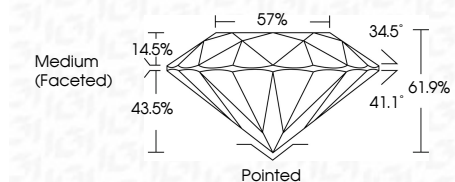

ELECTRONIC COPY

LG633487222
Report verification at igi.org

May 5, 2024
IGI Report Number **LG633487222**
Description **LABORATORY GROWN DIAMOND**
Shape and Cutting Style **ROUND BRILLIANT**
Measurements **6.57 - 6.60 X 4.08 MM**

GRADING RESULTS
Carat Weight **1.08 CARAT**
Color Grade **D**
Clarity Grade **VS 1**
Cut Grade **IDEAL**

ADDITIONAL GRADING INFORMATION
Polish **EXCELLENT**
Symmetry **EXCELLENT**
Fluorescence **NONE**
Inscription(s) **IGI LG633487222**
Comments: This Laboratory Grown Diamond was created by Chemical Vapor Deposition (CVD) growth process and may include post-growth treatment. Type IIa

May 5, 2024
IGI Report No. **LG633487222**
ROUND BRILLIANT
6.57 - 6.60 X 4.08 MM
Carat Weight **1.08 CARAT**
Color Grade **D**
Clarity Grade **VS 1**
Depth **IDEAL**
Table **61.9%**
Girdle **57%**
Medium (Faceted)
Culet **Pointed**
Polish **EXCELLENT**
Symmetry **EXCELLENT**
Fluorescence **NONE**
Inscription(s) **IGI LG633487222**
Comments: This Laboratory Grown Diamond was created by Chemical Vapor Deposition (CVD) growth process and may include post-growth treatment. Type IIa

LABORATORY GROWN DIAMOND REPORT

May 5, 2024
IGI Report Number **LG633487222**
Description **LABORATORY GROWN DIAMOND**
Shape and Cutting Style **ROUND BRILLIANT**
Measurements **6.57 - 6.60 X 4.08 MM**