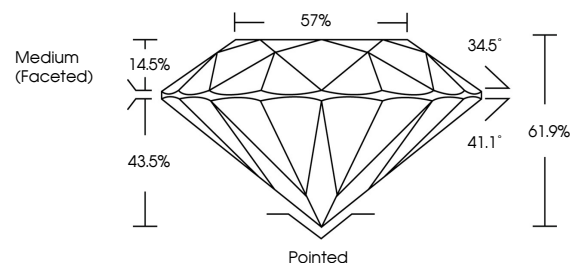

PROPORTIONS