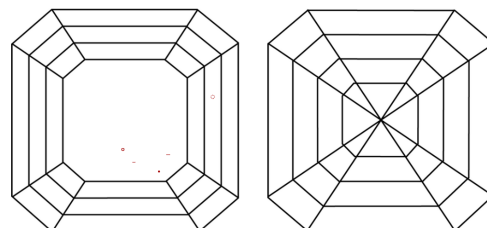

CLARITY CHARACTERISTICS

KEY TO SYMBOLS

Red symbols indicate internal characteristics.
Green symbols indicate external characteristics.