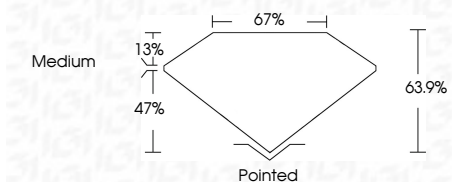

ELECTRONIC COPY

LG633491052
Report verification at igi.org

May 11, 2024
IGI Report Number **LG633491052**
Description **LABORATORY GROWN DIAMOND**
Shape and Cutting Style **SQUARE EMERALD CUT**
Measurements **7.13 X 7.06 X 4.51 MM**

GRADING RESULTS
Carat Weight **2.08 CARATS**
Color Grade **G**
Clarity Grade **VS 1**

ADDITIONAL GRADING INFORMATION
Polish **EXCELLENT**
Symmetry **EXCELLENT**
Fluorescence **NONE**
Inscription(s) **IGI LG633491052**
Comments: This Laboratory Grown Diamond was created by Chemical Vapor Deposition (CVD) growth process and may include post-growth treatment. Type IIa

May 11, 2024
IGI Report No LG633491052
SQUARE EMERALD CUT
7.13 X 7.06 X 4.51 MM
2.08 CARATS
Color Grade **G**
Clarity Grade **VS 1**
Depth **47%**
Table **13%**
Girdle **Medium**
Culet **Pointed**
Polish **EXCELLENT**
Symmetry **EXCELLENT**
Fluorescence **NONE**
Inscription(s) **IGI LG633491052**