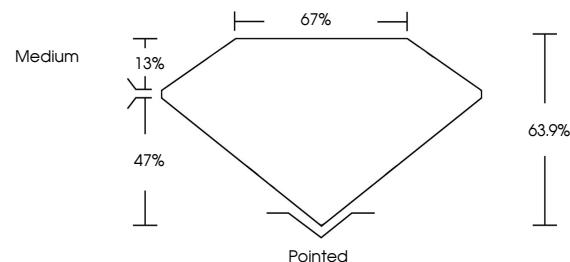

PROPORTIONS