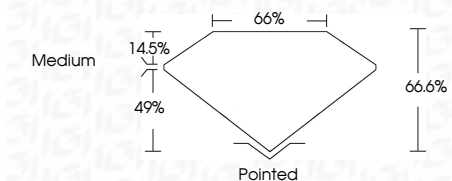

Measurements **8.07 X 5.57 X 3.71 MM**

GRADING RESULTS

Carat Weight **1.44 CARAT**
Color Grade **E**
Clarity Grade **VS 1**

ADDITIONAL GRADING INFORMATION

Polish **EXCELLENT**
Symmetry **EXCELLENT**
Fluorescence **NONE**
Inscription(s) **IGI LG633491221**

Comments: This Laboratory Grown Diamond was created by Chemical Vapor Deposition (CVD) growth process and may include post-growth treatment. Type IIa

IGI

May 10, 2024
IGI Report No. LG633491221
CUT CORNERED RECT. MODIFIED BRILLIANT
8.07 X 5.57 X 3.71 MM
Carat Weight 1.44 CARAT
Color Grade E
Clarity Grade VS 1
Depth 66.6%
Table 49%
Girdle Medium
Culet Pointed
Polish EXCELLENT
Symmetry EXCELLENT
Fluorescence NONE
Inscription(s) IGI LG633491221