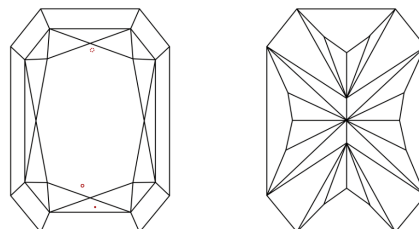

CLARITY CHARACTERISTICS

KEY TO SYMBOLS

Red symbols indicate internal characteristics.
Green symbols indicate external characteristics.

COLOR

D E F G H I J Faint Very Light Light

CLARITY

IF	VS¹⁻²	VS¹⁻²	SI¹⁻²	I¹⁻³
Internally Flawless	Very Very Slightly Included	Very Slightly Included	Slightly Included	Included