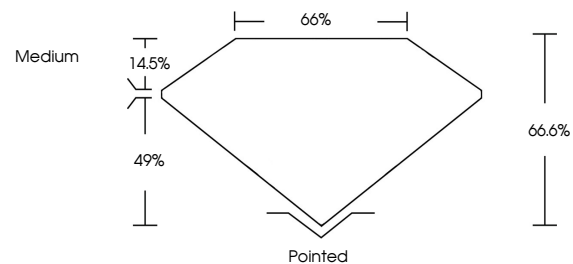

Measurements **8.07 X 5.57 X 3.71 MM**

GRADING RESULTS

Carat Weight **1.44 CARAT**
Color Grade **E**
Clarity Grade **VS 1**

ADDITIONAL GRADING INFORMATION

Polish **EXCELLENT**
Symmetry **EXCELLENT**
Fluorescence **NONE**
Inscription(s) **IGI LG633491221**

GRADING RESULTS

Carat Weight **1.44 CARAT**
Color Grade **E**
Clarity Grade **VS 1**

ADDITIONAL GRADING INFORMATION

Polish **EXCELLENT**
Symmetry **EXCELLENT**
Fluorescence **NONE**

Inscription(s) **IGI LG633491221**

Comments: This Laboratory Grown Diamond was created by Chemical Vapor Deposition (CVD) growth process and may include post-growth treatment. Type IIa

PROPORTIONS

CLARITY CHARACTERISTICS

KEY TO SYMBOLS

Red symbols indicate internal characteristics.
Green symbols indicate external characteristics.