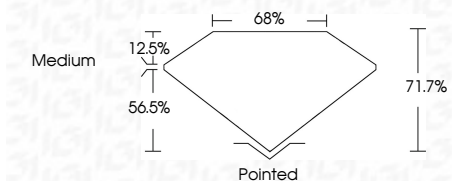

ELECTRONIC COPY

LG633491231
Report verification at igi.org

May 11, 2024
IGI Report Number **LG633491231**
Description **LABORATORY GROWN DIAMOND**
Shape and Cutting Style **PRINCESS CUT**
Measurements **6.96 X 6.85 X 4.91 MM**

GRADING RESULTS

Carat Weight **2.01 CARATS**
Color Grade **G**
Clarity Grade **VS 2**

ADDITIONAL GRADING INFORMATION

Polish **EXCELLENT**
Symmetry **EXCELLENT**
Fluorescence **NONE**
Inscription(s) **IGI LG633491231**
Comments: This Laboratory Grown Diamond was created by Chemical Vapor Deposition (CVD) growth process and may include post-growth treatment. Type IIa

IGI

May 11, 2024
IGI Report No. LG633491231
PRINCESS CUT
6.96 X 6.85 X 4.91 MM
Carat Weight **2.01 CARATS**
Color Grade **G**
Clarity Grade **VS 2**
Depth **56.5%**
Table **12.5%**
Girdle **Medium**
Culet **Pointed**
Polish **EXCELLENT**
Symmetry **EXCELLENT**
Fluorescence **NONE**
Inscription(s) **IGI LG633491231**
Comments: This Laboratory Grown Diamond was created by Chemical Vapor Deposition (CVD) growth process and may include post-growth treatment. Type IIa

LABORATORY GROWN DIAMOND REPORT

May 11, 2024
IGI Report Number **LG633491231**
Description **LABORATORY GROWN DIAMOND**
Shape and Cutting Style **PRINCESS CUT**
Measurements **6.96 X 6.85 X 4.91 MM**

GRADING RESULTS