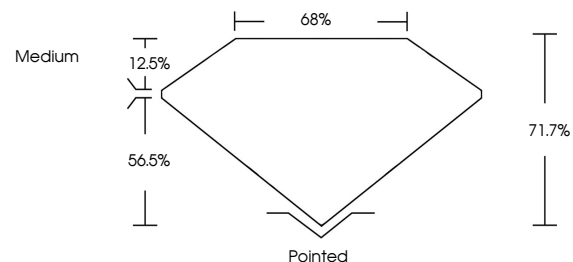

IGI

May 11, 2024
IGI Report No. LG633491231
PRINCESS CUT
6.96 X 6.85 X 4.91 MM
Carat Weight **2.01 CARATS**
Color Grade **G**
Clarity Grade **VS 2**
Depth **56.5%**
Table **12.5%**
Girdle **Medium**
Culet **Pointed**
Polish **EXCELLENT**
Symmetry **EXCELLENT**
Fluorescence **NONE**
Inscription(s) **IGI LG633491231**
Comments: This Laboratory Grown Diamond was created by Chemical Vapor Deposition (CVD) growth process and may include post-growth treatment. Type IIa

LABORATORY GROWN DIAMOND REPORT

May 11, 2024
IGI Report Number **LG633491231**
Description **LABORATORY GROWN DIAMOND**
Shape and Cutting Style **PRINCESS CUT**
Measurements **6.96 X 6.85 X 4.91 MM**

GRADING RESULTS

Carat Weight **2.01 CARATS**
Color Grade **G**
Clarity Grade **VS 2**

ADDITIONAL GRADING INFORMATION

Polish **EXCELLENT**
Symmetry **EXCELLENT**
Fluorescence **NONE**
Inscription(s) **IGI LG633491231**

Comments: This Laboratory Grown Diamond was created by Chemical Vapor Deposition (CVD) growth process and may include post-growth treatment. Type IIa

PROPORTIONS

CLARITY CHARACTERISTICS

KEY TO SYMBOLS

Red symbols indicate internal characteristics.
Green symbols indicate external characteristics.

Sample Image Used

COLOR

D E F G H I J Faint Very Light Light