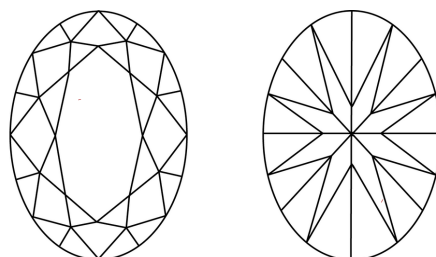

GRADING RESULTS

Carat Weight **2.15 CARATS**
Color Grade **H**
Clarity Grade **VVS 2**

ADDITIONAL GRADING INFORMATION

Polish **EXCELLENT**
Symmetry **EXCELLENT**
Fluorescence **NONE**

Inscription(s) **IGI LG633491302**

KEY TO SYMBOLS

Red symbols indicate internal characteristics.
Green symbols indicate external characteristics.

COLOR

D E F G H I J Faint Very Light Light

CLARITY

IF	VS ¹⁻²	VS ¹⁻²	SI ¹⁻²	I ¹⁻³
Internally Flawless	Very Very Slightly Included	Very Slightly Included	Slightly Included	Included