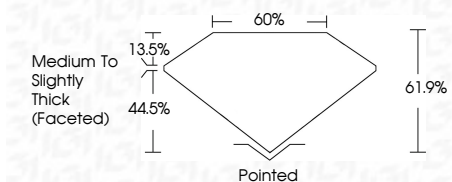

ELECTRONIC COPY

LG633491302
Report verification at igi.org

May 10, 2024
IGI Report Number **LG633491302**
Description **LABORATORY GROWN DIAMOND**
Shape and Cutting Style **OVAL BRILLIANT**
Measurements **10.07 X 7.50 X 4.64 MM**

GRADING RESULTS

Carat Weight **2.15 CARATS**
Color Grade **H**
Clarity Grade **VVS 2**

ADDITIONAL GRADING INFORMATION

Polish **EXCELLENT**
Symmetry **EXCELLENT**
Fluorescence **NONE**

Inscription(s) **IGI LG633491302**

Comments: This Laboratory Grown Diamond was created by Chemical Vapor Deposition (CVD) growth process and may include post-growth treatment. Type IIa

IGI

May 10, 2024
IGI Report No LG633491302
OVAL BRILLIANT
10.07 X 7.50 X 4.64 MM
Carat Weight **2.15 CARATS**
Color Grade **H**
Clarity Grade **VVS 2**
Depth **61.9%**
Table **60%**
Girdle **Medium to Slightly Thick (Faceted)**
Culet **Pointed**
Polish **EXCELLENT**
Symmetry **EXCELLENT**
Fluorescence **NONE**
Inscription(s) **IGI LG633491302**