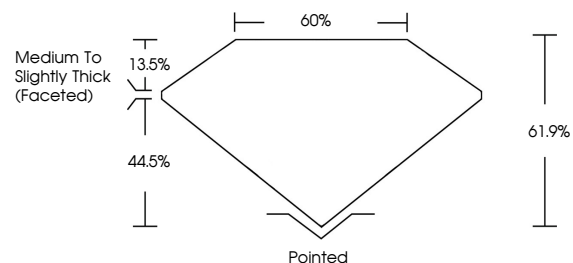

PROPORTIONS