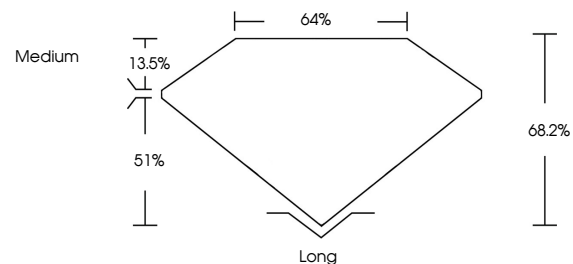

PROPORTIONS