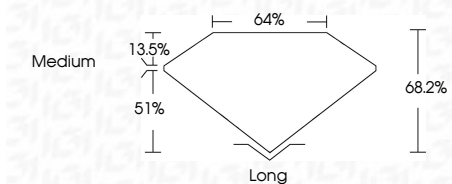

ELECTRONIC COPY

LG633491418
Report verification at igi.org

May 11, 2024
IGI Report Number **LG633491418**
Description **LABORATORY GROWN DIAMOND**
Shape and Cutting Style **EMERALD CUT**
Measurements **8.68 X 6.07 X 4.14 MM**

GRADING RESULTS

Carat Weight **2.14 CARATS**
Color Grade **H**
Clarity Grade **VS 1**

ADDITIONAL GRADING INFORMATION

Polish **EXCELLENT**
Symmetry **EXCELLENT**
Fluorescence **NONE**

Inscription(s) **IGI LG633491418**

Comments: This Laboratory Grown Diamond was created by Chemical Vapor Deposition (CVD) growth process and may include post-growth treatment. Type IIa

IGI

May 11, 2024
IGI Report No LG633491418
EMERALD CUT
8.68 X 6.07 X 4.14 MM
Carat Weight **2.14 CARATS**
Color Grade **H**
Clarity Grade **VS 1**
Depth **68.2%**
Table **64%**
Girdle **Medium**
Culet **Long**
Polish **EXCELLENT**
Symmetry **EXCELLENT**
Fluorescence **NONE**
Inscription(s) **IGI LG633491418**