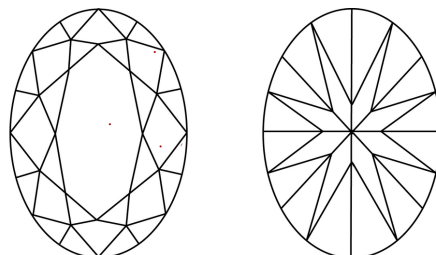

CLARITY CHARACTERISTICS

KEY TO SYMBOLS

Red symbols indicate internal characteristics.
Green symbols indicate external characteristics.