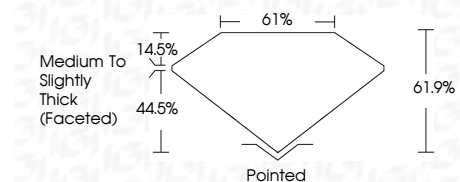

ELECTRONIC COPY

LG633491456
Report verification at igi.org

May 11, 2024
IGI Report Number **LG633491456**
Description **LABORATORY GROWN DIAMOND**
Shape and Cutting Style **OVAL BRILLIANT**
Measurements **9.47 X 6.78 X 4.20 MM**

GRADING RESULTS
Carat Weight **1.72 CARAT**
Color Grade **G**
Clarity Grade **VVS 2**

ADDITIONAL GRADING INFORMATION
Polish **EXCELLENT**
Symmetry **EXCELLENT**
Fluorescence **NONE**
Inscription(s) **IGI LG633491456**
Comments: This Laboratory Grown Diamond was created by Chemical Vapor Deposition (CVD) growth process and may include post-growth treatment. Type IIa

May 11, 2024
IGI Report No LG633491456
OVAL BRILLIANT
9.47 X 6.78 X 4.20 MM
Carat Weight **1.72 CARAT**
Color Grade **G**
Clarity Grade **VVS 2**
Depth **61.9%**
Table **61%**
Girdle **Medium to Slightly Thick (Faceted)**
Culet **Pointed**
Polish **EXCELLENT**
Symmetry **EXCELLENT**
Fluorescence **NONE**
Inscription(s) **IGI LG633491456**
Comments: This Laboratory Grown Diamond was created by Chemical Vapor Deposition (CVD) growth process and may include post-growth treatment. Type IIa

GRADING RESULTS
Carat Weight **1.72 CARAT**
Color Grade **G**
Clarity Grade **VVS 2**

ADDITIONAL GRADING INFORMATION
Polish **EXCELLENT**
Symmetry **EXCELLENT**
Fluorescence **NONE**
Inscription(s) **IGI LG633491456**