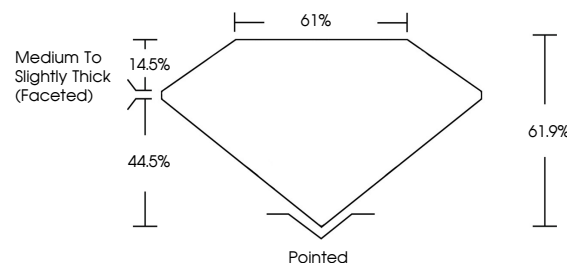

PROPORTIONS