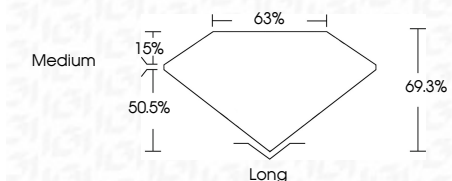

ELECTRONIC COPY

LG633491589
Report verification at igi.org

May 10, 2024
IGI Report Number **LG633491589**
Description **LABORATORY GROWN DIAMOND**
Shape and Cutting Style **EMERALD CUT**
Measurements **7.91 X 5.64 X 3.91 MM**

GRADING RESULTS

Carat Weight **1.71 CARAT**
Color Grade **D**
Clarity Grade **VS 2**

ADDITIONAL GRADING INFORMATION

Polish **EXCELLENT**
Symmetry **EXCELLENT**
Fluorescence **NONE**
Inscription(s) **IGI LG633491589**
Comments: This Laboratory Grown Diamond was created by Chemical Vapor Deposition (CVD) growth process and may include post-growth treatment. Type IIa

IGI

May 10, 2024
IGI Report No. LG633491589
EMERALD CUT
7.91 X 5.64 X 3.91 MM
Carat Weight **1.71 CARAT**
Color Grade **D**
Clarity Grade **VS 2**
Depth **69.3%**
Table **15%**
Girdle **Medium**
Culet **Long**
Polish **EXCELLENT**
Symmetry **EXCELLENT**
Fluorescence **NONE**
Inscription(s) **IGI LG633491589**