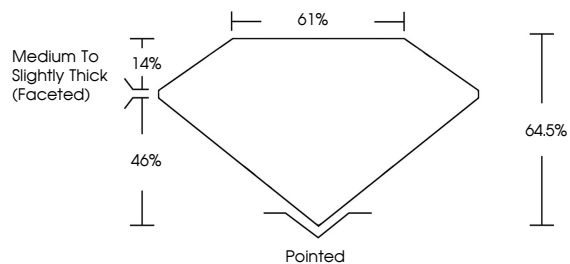

PROPORTIONS