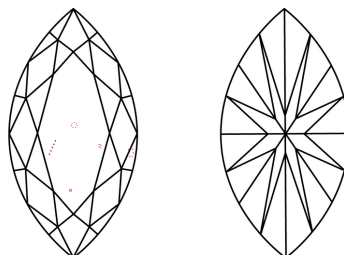

Comments: This Laboratory Grown Diamond was created by Chemical Vapor Deposition (CVD) growth process and may include post-growth treatment. Type IIa

May 10, 2024
IGI Report Number **LG633491776**
Description **LABORATORY GROWN DIAMOND**
Shape and Cutting Style **MARQUISE BRILLIANT**
Measurements **10.92 X 5.07 X 3.27 MM**

GRADING RESULTS

Carat Weight **1.05 CARAT**
Color Grade **D**
Clarity Grade **VS 2**

ADDITIONAL GRADING INFORMATION

Polish **EXCELLENT**
Symmetry **EXCELLENT**
Fluorescence **NONE**
Inscription(s) **IGI LG633491776**

Comments: This Laboratory Grown Diamond was created by Chemical Vapor Deposition (CVD) growth process and may include post-growth treatment. Type IIa

PROPORTIONS

CLARITY CHARACTERISTICS

KEY TO SYMBOLS

Red symbols indicate internal characteristics.
Green symbols indicate external characteristics.