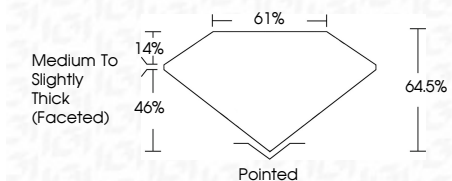

ELECTRONIC COPY

LG633491776
Report verification at igi.org

May 10, 2024
IGI Report Number **LG633491776**
Description **LABORATORY GROWN DIAMOND**
Shape and Cutting Style **MARQUISE BRILLIANT**
Measurements **10.92 X 5.07 X 3.27 MM**

GRADING RESULTS

Carat Weight **1.05 CARAT**
Color Grade **D**
Clarity Grade **VS 2**

ADDITIONAL GRADING INFORMATION

Polish **EXCELLENT**
Symmetry **EXCELLENT**
Fluorescence **NONE**
Inscription(s) **IGI LG633491776**
Comments: This Laboratory Grown Diamond was created by Chemical Vapor Deposition (CVD) growth process and may include post-growth treatment. Type IIa

IGI

May 10, 2024
IGI Report No LG633491776
MARQUISE BRILLIANT
10.92 X 5.07 X 3.27 MM
Carat Weight **1.05 CARAT**
Color Grade **D**
Clarity Grade **VS 2**
Depth **46%**
Table **14%**
Girdle **Medium to Slightly Thick (Faceted)**
Culet **Pointed**
Polish **EXCELLENT**
Symmetry **EXCELLENT**
Fluorescence **NONE**
Inscription(s) **IGI LG633491776**

Comments: This Laboratory Grown Diamond was created by Chemical Vapor Deposition (CVD) growth process and may include post-growth treatment. Type IIa

May 10, 2024
IGI Report Number **LG633491776**
Description **LABORATORY GROWN DIAMOND**
Shape and Cutting Style **MARQUISE BRILLIANT**
Measurements **10.92 X 5.07 X 3.27 MM**