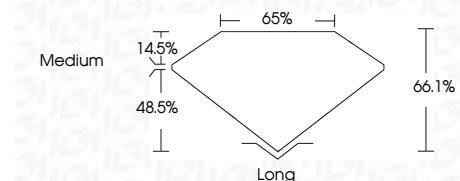

ELECTRONIC COPY

LG633492840
Report verification at igi.org

May 8, 2024
IGI Report Number **LG633492840**
Description **LABORATORY GROWN DIAMOND**
Shape and Cutting Style **EMERALD CUT**
Measurements **8.83 X 5.90 X 3.90 MM**

GRADING RESULTS
Carat Weight **2.01 CARATS**
Color Grade **D**
Clarity Grade **VS 1**

ADDITIONAL GRADING INFORMATION
Polish **EXCELLENT**
Symmetry **EXCELLENT**
Fluorescence **NONE**
Inscription(s) **IGI LG633492840**
Comments: This Laboratory Grown Diamond was created by Chemical Vapor Deposition (CVD) growth process and may include post-growth treatment. Type IIa

May 8, 2024
IGI Report No. LG633492840
EMERALD CUT
8.83 X 5.90 X 3.90 MM
2.01 CARATS
Color Grade **D**
Clarity Grade **VS 1**
Depth **66.1%**
Table **48.5%**
Girdle **Medium**
Culet **Long**
Polish **EXCELLENT**
Symmetry **EXCELLENT**
Fluorescence **NONE**
Inscription(s) **IGI LG633492840**
Comments: This Laboratory Grown Diamond was created by Chemical Vapor Deposition (CVD) growth process and may include post-growth treatment. Type IIa

May 8, 2024
IGI Report Number **LG633492840**
Description **LABORATORY GROWN DIAMOND**
Shape and Cutting Style **EMERALD CUT**
Measurements **8.83 X 5.90 X 3.90 MM**

GRADING RESULTS
Carat Weight **2.01 CARATS**
Color Grade **D**
Clarity Grade **VS 1**