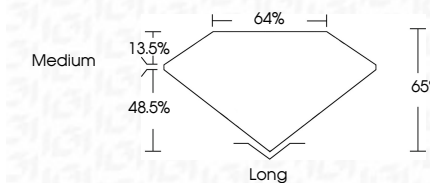

ELECTRONIC COPY

LG633492847
Report verification at igi.org

May 14, 2024
IGI Report Number **LG633492847**
Description **LABORATORY GROWN DIAMOND**
Shape and Cutting Style **EMERALD CUT**
Measurements **8.73 X 5.88 X 3.82 MM**

GRADING RESULTS

Carat Weight **1.93 CARAT**
Color Grade **F**
Clarity Grade **VVS 2**

ADDITIONAL GRADING INFORMATION

Polish **EXCELLENT**
Symmetry **EXCELLENT**
Fluorescence **NONE**
Inscription(s) **IGI LG633492847**

Comments: This Laboratory Grown Diamond was created by Chemical Vapor Deposition (CVD) growth process and may include post-growth treatment. Type IIa

IGI

May 14, 2024
IGI Report No. LG633492847
EMERALD CUT
8.73 X 5.88 X 3.82 MM
Carat Weight **1.93 CARAT**
Color Grade **F**
Clarity Grade **VVS 2**
Depth **65%**
Table **48.5%**
Girdle **Medium**
Culet **Long**
Polish **EXCELLENT**
Symmetry **EXCELLENT**
Fluorescence **NONE**
Inscription(s) **IGI LG633492847**

Comments: This Laboratory Grown Diamond was created by Chemical Vapor Deposition (CVD) growth process and may include post-growth treatment. Type IIa

LABORATORY GROWN DIAMOND REPORT

May 14, 2024
IGI Report Number **LG633492847**
Description **LABORATORY GROWN DIAMOND**
Shape and Cutting Style **EMERALD CUT**
Measurements **8.73 X 5.88 X 3.82 MM**