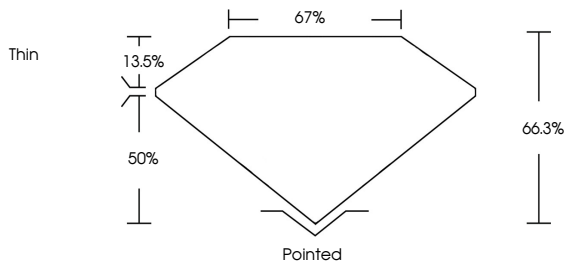

PROPORTIONS