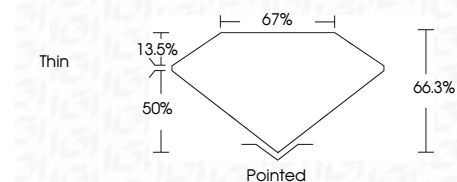

ELECTRONIC COPY

LG633493609
Report verification at igi.org

May 2, 2024
IGI Report Number **LG633493609**
Description **LABORATORY GROWN DIAMOND**
Shape and Cutting Style **SQUARE EMERALD CUT**
Measurements **5.70 X 5.70 X 3.78 MM**

GRADING RESULTS
Carat Weight **1.09 CARAT**
Color Grade **F**
Clarity Grade **VS 1**

ADDITIONAL GRADING INFORMATION
Polish **EXCELLENT**
Symmetry **EXCELLENT**
Fluorescence **NONE**
Inscription(s) **IGI LG633493609**
Comments: This Laboratory Grown Diamond was created by Chemical Vapor Deposition (CVD) growth process and may include post-growth treatment. Type IIa

May 2, 2024
IGI Report No **LG633493609**
SQUARE EMERALD CUT
5.70 X 5.70 X 3.78 MM
Carat Weight **1.09 CARAT**
Color Grade **F**
Clarity Grade **VS 1**
Depth **66.3%**
Table **67%**
Girdle **Thin**
Culet **Pointed**
Polish **EXCELLENT**
Symmetry **EXCELLENT**
Fluorescence **NONE**
Inscription(s) **IGI LG633493609**
Comments: This Laboratory Grown Diamond was created by Chemical Vapor Deposition (CVD) growth process and may include post-growth treatment. Type IIa

May 2, 2024
IGI Report Number **LG633493609**
Description **LABORATORY GROWN DIAMOND**
Shape and Cutting Style **SQUARE EMERALD CUT**
Measurements **5.70 X 5.70 X 3.78 MM**

GRADING RESULTS
Carat Weight **1.09 CARAT**
Color Grade **F**
Clarity Grade **VS 1**