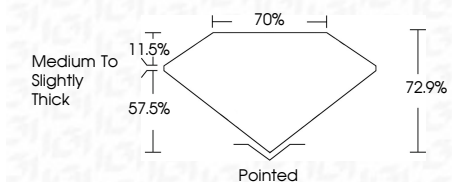

ELECTRONIC COPY

LG633495967
Report verification at igi.org

May 4, 2024
IGI Report Number **LG633495967**
Description **LABORATORY GROWN DIAMOND**
Shape and Cutting Style **PRINCESS CUT**
Measurements **5.58 X 5.57 X 4.06 MM**

GRADING RESULTS
Carat Weight **1.10 CARAT**
Color Grade **E**
Clarity Grade **VS 1**

ADDITIONAL GRADING INFORMATION
Polish **EXCELLENT**
Symmetry **EXCELLENT**
Fluorescence **NONE**
Inscription(s) **IGI LG633495967**
Comments: This Laboratory Grown Diamond was created by Chemical Vapor Deposition (CVD) growth process and may include post-growth treatment. Type IIa

May 4, 2024
IGI Report No. **LG633495967**
PRINCESS CUT
5.58 X 5.57 X 4.06 MM
Carat Weight **1.10 CARAT**
Color Grade **E**
Clarity Grade **VS 1**
Depth **57.5%**
Table **11.5%**
Girdle **Medium to Slightly Thick**
Culet **Pointed**
Polish **EXCELLENT**
Symmetry **EXCELLENT**
Fluorescence **NONE**
Inscription(s) **IGI LG633495967**
Comments: This Laboratory Grown Diamond was created by Chemical Vapor Deposition (CVD) growth process and may include post-growth treatment. Type IIa

LABORATORY GROWN DIAMOND REPORT

May 4, 2024
IGI Report Number **LG633495967**
Description **LABORATORY GROWN DIAMOND**
Shape and Cutting Style **PRINCESS CUT**
Measurements **5.58 X 5.57 X 4.06 MM**

GRADING RESULTS
Carat Weight **1.10 CARAT**
Color Grade **E**
Clarity Grade **VS 1**