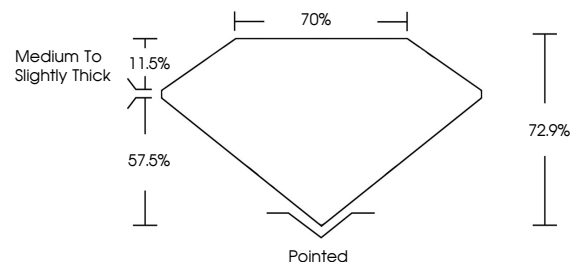

May 4, 2024
IGI Report No. **LG633495967**
PRINCESS CUT
5.58 X 5.57 X 4.06 MM
Carat Weight **1.10 CARAT**
Color Grade **E**
Clarity Grade **VS 1**
Depth **57.5%**
Table **11.5%**
Girdle **Medium to Slightly Thick**
Culet **Pointed**
Polish **EXCELLENT**
Symmetry **EXCELLENT**
Fluorescence **NONE**
Inscription(s) **IGI LG633495967**
Comments: This Laboratory Grown Diamond was created by Chemical Vapor Deposition (CVD) growth process and may include post-growth treatment. Type IIa

LABORATORY GROWN DIAMOND REPORT

May 4, 2024
IGI Report Number **LG633495967**
Description **LABORATORY GROWN DIAMOND**
Shape and Cutting Style **PRINCESS CUT**
Measurements **5.58 X 5.57 X 4.06 MM**

GRADING RESULTS
Carat Weight **1.10 CARAT**
Color Grade **E**
Clarity Grade **VS 1**

PROPORTIONS

CLARITY CHARACTERISTICS

KEY TO SYMBOLS

Red symbols indicate internal characteristics.
Green symbols indicate external characteristics.

Sample Image Used

COLOR

D E F G H I J Faint Very Light Light