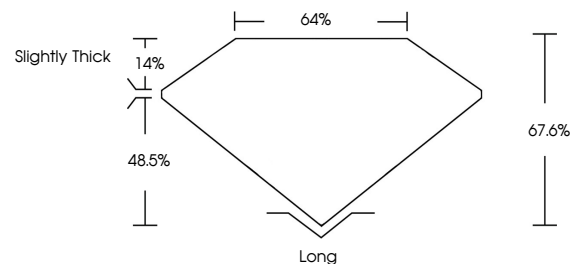

May 4, 2024
IGI Report No. LG633496828
EMERALD CUT
8.73 X 5.90 X 3.99 MM
2.06 CARATS
Color Grade **E**
Clarity Grade **VS 1**
Depth **48.5%**
Table **14%**
Girdle **Slightly Thick**
Culet **Long**
Polish **EXCELLENT**
Symmetry **EXCELLENT**
Fluorescence **NONE**
Inscription(s) **IGI LG633496828**
Comments: This Laboratory Grown Diamond was created by Chemical Vapor Deposition (CVD) growth process and may include post-growth treatment. Type IIa

LABORATORY GROWN DIAMOND REPORT

May 4, 2024
IGI Report Number **LG633496828**
Description **LABORATORY GROWN DIAMOND**
Shape and Cutting Style **EMERALD CUT**
Measurements **8.73 X 5.90 X 3.99 MM**

GRADING RESULTS
Carat Weight **2.06 CARATS**
Color Grade **E**
Clarity Grade **VS 1**

PROPORTIONS

CLARITY CHARACTERISTICS

KEY TO SYMBOLS

Red symbols indicate internal characteristics.
Green symbols indicate external characteristics.

Sample Image Used

COLOR

D E F G H I J Faint Very Light Light