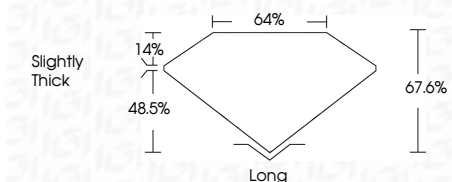

ELECTRONIC COPY

LG633496828
Report verification at igi.org

May 4, 2024
IGI Report Number **LG633496828**
Description **LABORATORY GROWN DIAMOND**
Shape and Cutting Style **EMERALD CUT**
Measurements **8.73 X 5.90 X 3.99 MM**

GRADING RESULTS
Carat Weight **2.06 CARATS**
Color Grade **E**
Clarity Grade **VS 1**

ADDITIONAL GRADING INFORMATION
Polish **EXCELLENT**
Symmetry **EXCELLENT**
Fluorescence **NONE**
Inscription(s) **IGI LG633496828**
Comments: This Laboratory Grown Diamond was created by Chemical Vapor Deposition (CVD) growth process and may include post-growth treatment. Type IIa

May 4, 2024
IGI Report No. LG633496828
EMERALD CUT
8.73 X 5.90 X 3.99 MM
2.06 CARATS
Color Grade **E**
Clarity Grade **VS 1**
Depth **48.5%**
Table **14%**
Girdle **Slightly Thick**
Culet **Long**
Polish **EXCELLENT**
Symmetry **EXCELLENT**
Fluorescence **NONE**
Inscription(s) **IGI LG633496828**
Comments: This Laboratory Grown Diamond was created by Chemical Vapor Deposition (CVD) growth process and may include post-growth treatment. Type IIa

LABORATORY GROWN DIAMOND REPORT

May 4, 2024
IGI Report Number **LG633496828**
Description **LABORATORY GROWN DIAMOND**
Shape and Cutting Style **EMERALD CUT**
Measurements **8.73 X 5.90 X 3.99 MM**

GRADING RESULTS
Carat Weight **2.06 CARATS**
Color Grade **E**
Clarity Grade **VS 1**