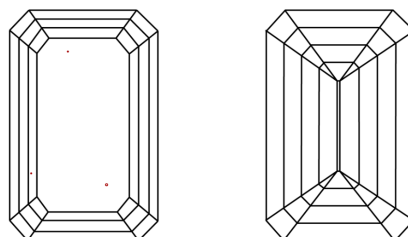

May 4, 2024
IGI Report No. LG633496828
EMERALD CUT
8.73 X 5.90 X 3.99 MM
2.06 CARATS
Color Grade **E**
Clarity Grade **VS 1**
Depth **48.5%**
Table **14%**
Girdle **Slightly Thick**
Culet **Long**
Polish **EXCELLENT**
Symmetry **EXCELLENT**
Fluorescence **NONE**
Inscription(s) **IGI LG633496828**
Comments: This Laboratory Grown Diamond was created by Chemical Vapor Deposition (CVD) growth process and may include post-growth treatment. Type IIa

LABORATORY GROWN DIAMOND REPORT

May 4, 2024
IGI Report Number **LG633496828**
Description **LABORATORY GROWN DIAMOND**
Shape and Cutting Style **EMERALD CUT**
Measurements **8.73 X 5.90 X 3.99 MM**

GRADING RESULTS
Carat Weight **2.06 CARATS**
Color Grade **E**
Clarity Grade **VS 1**

PROPORTIONS

CLARITY CHARACTERISTICS

KEY TO SYMBOLS

Red symbols indicate internal characteristics.
Green symbols indicate external characteristics.

Sample Image Used

COLOR

D E F G H I J Faint Very Light Light