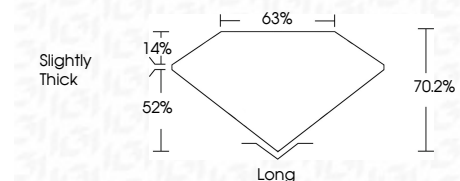

ELECTRONIC COPY

LG633496842
Report verification at igi.org

May 4, 2024
IGI Report Number **LG633496842**
Description **LABORATORY GROWN DIAMOND**
Shape and Cutting Style **EMERALD CUT**
Measurements **7.12 X 4.86 X 3.41 MM**

GRADING RESULTS
Carat Weight **1.13 CARAT**
Color Grade **E**
Clarity Grade **VVS 2**

ADDITIONAL GRADING INFORMATION
Polish **EXCELLENT**
Symmetry **EXCELLENT**
Fluorescence **NONE**
Inscription(s) **IGI LG633496842**
Comments: This Laboratory Grown Diamond was created by Chemical Vapor Deposition (CVD) growth process and may include post-growth treatment. Type IIa

May 4, 2024
IGI Report No. LG633496842
EMERALD CUT
7.12 X 4.86 X 3.41 MM
Carat Weight **1.13 CARAT**
Color Grade **E**
Clarity Grade **VVS 2**
Depth **70.2%**
Table **63%**
Girdle **Slightly Thick**
Culet **Long**
Polish **EXCELLENT**
Symmetry **EXCELLENT**
Fluorescence **NONE**
Inscription(s) **IGI LG633496842**
Comments: This Laboratory Grown Diamond was created by Chemical Vapor Deposition (CVD) growth process and may include post-growth treatment. Type IIa

LABORATORY GROWN DIAMOND REPORT

May 4, 2024
IGI Report Number **LG633496842**
Description **LABORATORY GROWN DIAMOND**
Shape and Cutting Style **EMERALD CUT**
Measurements **7.12 X 4.86 X 3.41 MM**

GRADING RESULTS
Carat Weight **1.13 CARAT**
Color Grade **E**
Clarity Grade **VVS 2**