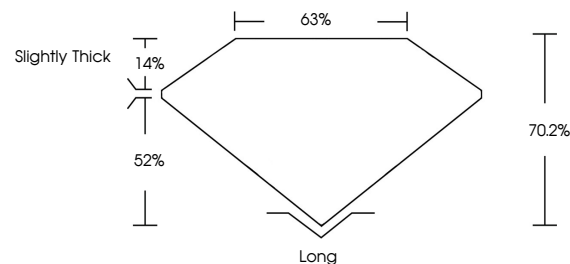

May 4, 2024
IGI Report No. LG633496842
EMERALD CUT
7.12 X 4.86 X 3.41 MM
Carat Weight **1.13 CARAT**
Color Grade **E**
Clarity Grade **VVS 2**
Depth **70.2%**
Table **63%**
Girdle **Slightly Thick**
Culet **Long**
Polish **EXCELLENT**
Symmetry **EXCELLENT**
Fluorescence **NONE**
Inscription(s) **IGI LG633496842**
Comments: This Laboratory Grown Diamond was created by Chemical Vapor Deposition (CVD) growth process and may include post-growth treatment. Type IIa

LABORATORY GROWN DIAMOND REPORT

May 4, 2024
IGI Report Number **LG633496842**
Description **LABORATORY GROWN DIAMOND**
Shape and Cutting Style **EMERALD CUT**
Measurements **7.12 X 4.86 X 3.41 MM**

GRADING RESULTS
Carat Weight **1.13 CARAT**
Color Grade **E**
Clarity Grade **VVS 2**

PROPORTIONS

CLARITY CHARACTERISTICS

KEY TO SYMBOLS

Red symbols indicate internal characteristics.
Green symbols indicate external characteristics.

Sample Image Used

COLOR

D E F G H I J Faint Very Light Light