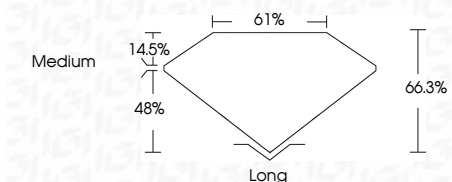

ELECTRONIC COPY

LG633496845
Report verification at igi.org

May 3, 2024
IGI Report Number **LG633496845**
Description **LABORATORY GROWN DIAMOND**
Shape and Cutting Style **EMERALD CUT**
Measurements **6.97 X 4.78 X 3.17 MM**

GRADING RESULTS
Carat Weight **1.02 CARAT**
Color Grade **E**
Clarity Grade **VVS 2**

ADDITIONAL GRADING INFORMATION
Polish **EXCELLENT**
Symmetry **EXCELLENT**
Fluorescence **NONE**
Inscription(s) **IGI LG633496845**
Comments: This Laboratory Grown Diamond was created by Chemical Vapor Deposition (CVD) growth process and may include post-growth treatment. Type IIa

May 3, 2024
IGI Report No. **LG633496845**
EMERALD CUT
6.97 X 4.78 X 3.17 MM
Carat Weight **1.02 CARAT**
Color Grade **E**
Clarity Grade **VVS 2**
Depth **66.3%**
Table **61%**
Girdle **Medium**
Culet **Long**
Polish **EXCELLENT**
Symmetry **EXCELLENT**
Fluorescence **NONE**
Inscription(s) **IGI LG633496845**
Comments: This Laboratory Grown Diamond was created by Chemical Vapor Deposition (CVD) growth process and may include post-growth treatment. Type IIa

LABORATORY GROWN DIAMOND REPORT

May 3, 2024
IGI Report Number **LG633496845**
Description **LABORATORY GROWN DIAMOND**
Shape and Cutting Style **EMERALD CUT**
Measurements **6.97 X 4.78 X 3.17 MM**

GRADING RESULTS
Carat Weight **1.02 CARAT**
Color Grade **E**
Clarity Grade **VVS 2**